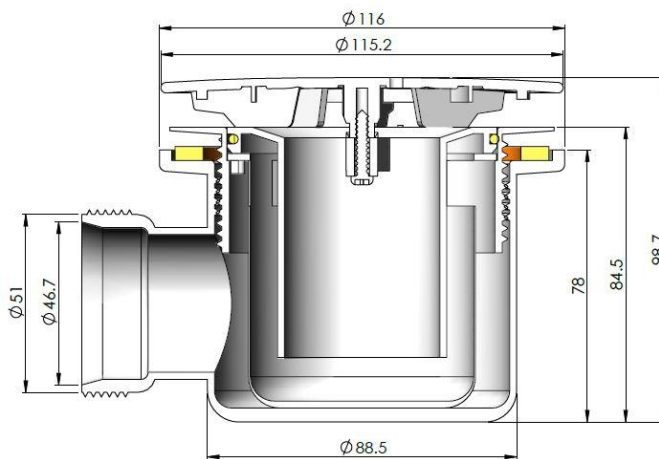

### Product Dimensions

Length (mm):	
Width (mm):	115
Height (mm):	78
Depth (mm):	780
Nett Weight (kg):	0.41

### Packaging Dimensions

Height (mm):	170
Width (mm):	135
Depth (mm):	100
Gross Weight (kg):	0.41

### Outer Box Dimensions (If Applicable)

Height (mm):	560
Width (mm):	360
Length (mm):	
Depth (mm):	
Gross Weight (kg):	14
Barcode:	5056211884576

### Product Details

Country of Origin:	China
Fitting Instruction:	No
CE Certification:	N/A
Product Material:	Pp
Heating Element Wattage:	Not Applicable
Colour/Finish:	Black
Product Diameter:	115mm
Connection Size:	1 1/2"