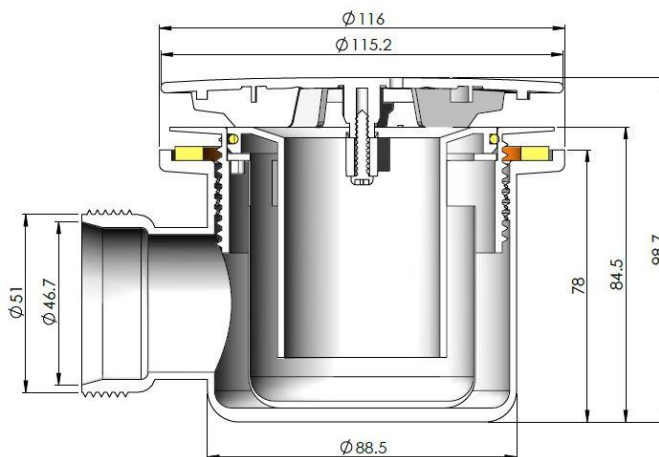

### Product Dimensions

Length (mm):	
Width (mm):	115
Height (mm):	78
Depth (mm):	780
Nett Weight (kg):	0.41

### Packaging Dimensions

Height (mm):	170
Width (mm):	135
Depth (mm):	100
Gross Weight (kg):	0.41

### Outer Box Dimensions (If Applicable)

Height (mm):	560
Width (mm):	360
Length (mm):	
Depth (mm):	
Gross Weight (kg):	14
Barcode:	5056462624198

### Product Details

Country of Origin:	China
Fitting Instruction:	No
CE Certification:	N/A
Product Material:	Pp
Heating Element Wattage:	Not Applicable
Colour/Finish:	Brushed Brass
Product Diameter:	115mm
Connection Size:	1 1/2"