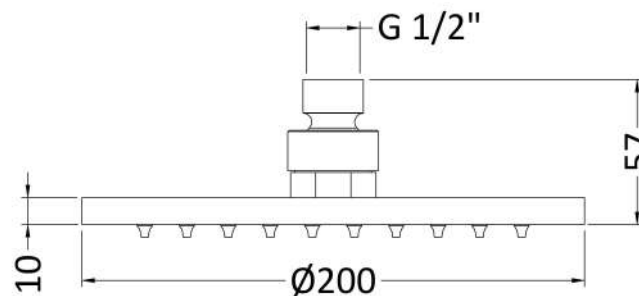

Sales Code: STY069

Description: Led 200mm Round Fixed Head

### Product Dimensions

Length (mm):	
Width (mm):	200
Height (mm):	58
Depth (mm):	200
Nett Weight (kg):	1.08

### Packaging Dimensions

Length (mm):	230
Width (mm):	420
Height (mm):	470
Gross Weight (kg):	1.08

### Outer Box Dimensions (If Applicable)

Length (mm):	
Width (mm):	230
Height (mm):	480
Depth (mm):	420
Gross Weight (kg):	11
Barcode:	5055369048649