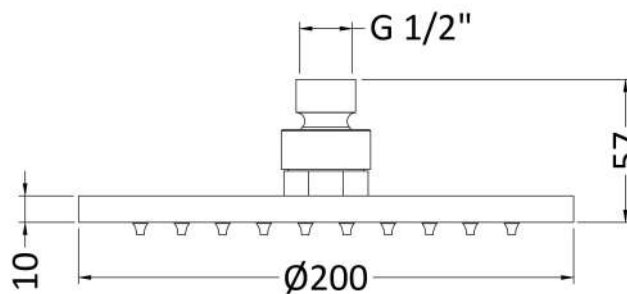

Sales Code: STY070

Description: Led 200mm Square Fixed Head

### Product Dimensions

Length (mm):	
Width (mm):	200
Height (mm):	58
Depth (mm):	200
Nett Weight (kg):	1.24

### Packaging Dimensions

Length (mm):	475
Width (mm):	230
Height (mm):	420
Gross Weight (kg):	1.24

### Outer Box Dimensions (If Applicable)

Length (mm):	
Width (mm):	230
Height (mm):	480
Depth (mm):	425
Gross Weight (kg):	12
Barcode:	5055369048656