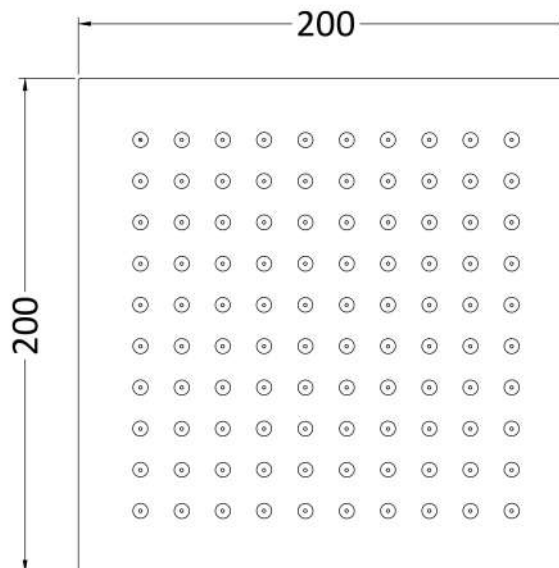

Sales Code: STY070

Description: Led 200mm Square Fixed Head

### Product Dimensions

Length (mm):	
Width (mm):	200
Height (mm):	58
Depth (mm):	200
Nett Weight (kg):	1.24

### Packaging Dimensions

Length (mm):	475
Width (mm):	230
Height (mm):	420
Gross Weight (kg):	1.24

### Outer Box Dimensions (If Applicable)

Length (mm):	
Width (mm):	230
Height (mm):	480
Depth (mm):	425
Gross Weight (kg):	12
Barcode:	5055369048656