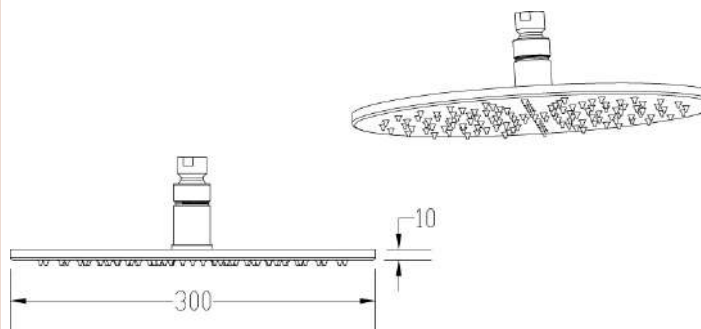

Sales Code: STY071

Description: Led 300mm Round Fixed Head

### Product Dimensions

Length (mm):	
Width (mm):	300
Height (mm):	58
Depth (mm):	300
Nett Weight (kg):	2.04

### Packaging Dimensions

Length (mm):	345
Width (mm):	410
Height (mm):	640
Gross Weight (kg):	2.04

### Outer Box Dimensions (If Applicable)

Length (mm):	
Width (mm):	350
Height (mm):	645
Depth (mm):	425
Gross Weight (kg):	20
Barcode:	5055369051465