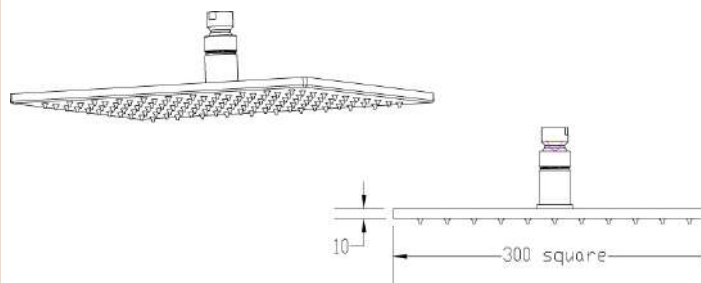

Sales Code: STY072

Description: Led 300mm Square Fixed Head

### Product Dimensions

Length (mm):	
Width (mm):	300
Height (mm):	58
Depth (mm):	300
Nett Weight (kg):	2.42

### Packaging Dimensions

Length (mm):	640
Width (mm):	350
Height (mm):	410
Gross Weight (kg):	2.42

### Outer Box Dimensions (If Applicable)

Length (mm):	
Width (mm):	350
Height (mm):	645
Depth (mm):	425
Gross Weight (kg):	24
Barcode:	5055369051472