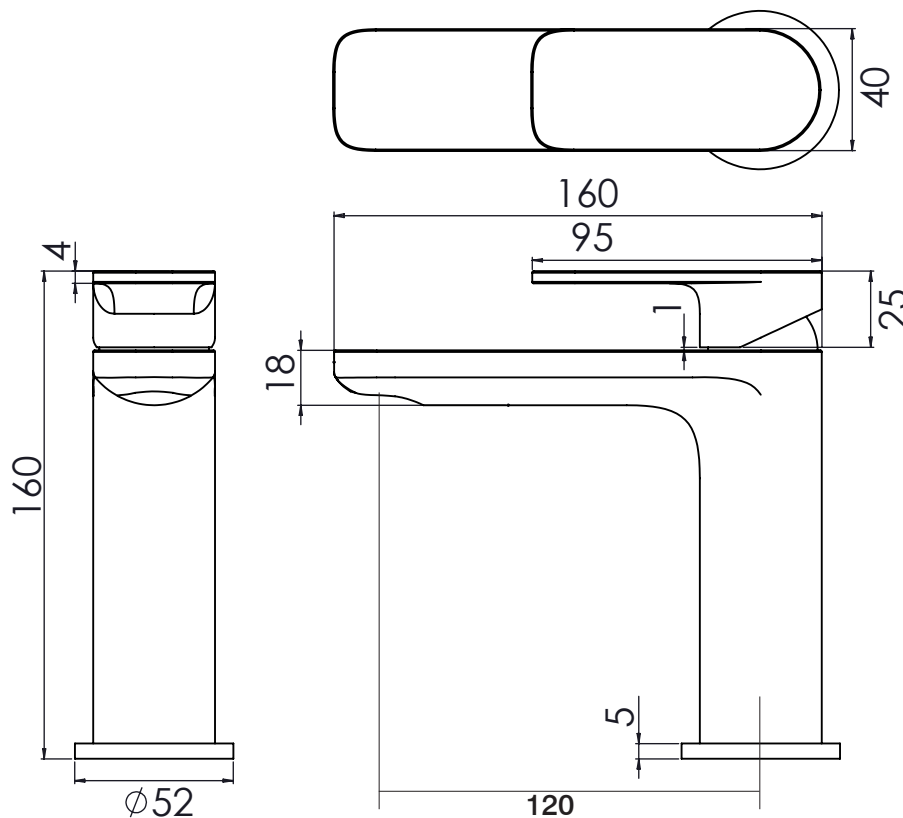

Technical Data Sheet

Savour Basin Mixer

TAVTSV11 - Chrome, TAVTSV1103 - Black, TAVTSV1104 - Brushed Brass

TAVISTOCK
inspiring bathrooms

No.	Description	Code	Fixings Included
1	Savour Basin Mixer With Click Waste	TAVTSV11, TAVTSV1103, TAVTSV1104	YES

Min Pressure:	0.2bar
0.2bar	4.3 litres / min
0.3bar	5.0 litres / min
0.4bar	5.7 litres / min
0.5bar	6.3 litres / min
1bar	8.6 litres / min
2bar	12 litres / min

Dimensions:

Diagrams not to scale. All dimensions in mm (tolerance of +/-5mm)

*Dimensions are subject to change, customers are advised to measure actual product before commencing installation.

FAQs

What is the size of the tap tail connection? The tap tails have a standard 1/2" BSP fixing.

What bore is the tap tail? The tails have a 10mm internal bore.

What length are the tap tails? The tails are 300mm in length.

Does the tap come fitted with an aerator? Yes, the adjustable aerator comes pre-installed but can be replaced.