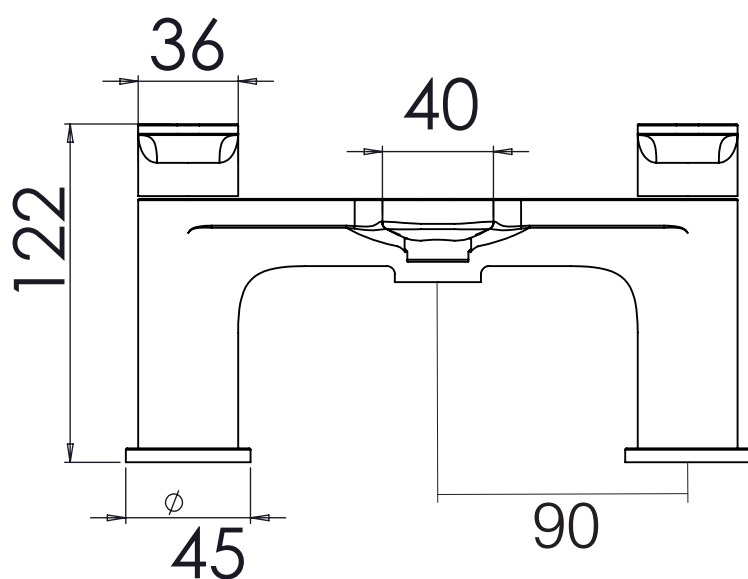

## Savour Bath Shower Mixer

TAVTSV42 - Chrome, TAVTSV4203 - Black, TAVTSV4204 - Brushed Brass

**TAVISTOCK**  
inspiring bathrooms

No.	Description	Code	Fixings Included
1	Savour Deck Mounted Bath Shower Mixer	TAVTSV42, TAVTSV4203, TAVTSV4204	YES

Min Pressure:	0.2bar
0.2bar	13.6 litres / min
0.3bar	15.9 litres / min
0.4bar	18.2 litres / min
0.5bar	20.5 litres / min
1bar	28.2 litres / min
2bar	39.6 litres / min

### Dimensions:

Diagrams not to scale. All dimensions in mm (tolerance of +/-5mm)

\*Dimensions are subject to change, customers are advised to measure actual product before commencing installation.

### FAQs

**What is the size of the bath filler threaded connection?** The threaded connectors have a standard 3/4" BSP fixing.

**What is the size of the shower hose threaded connection?** The threaded connectors have a standard 1/2" BSP thread.