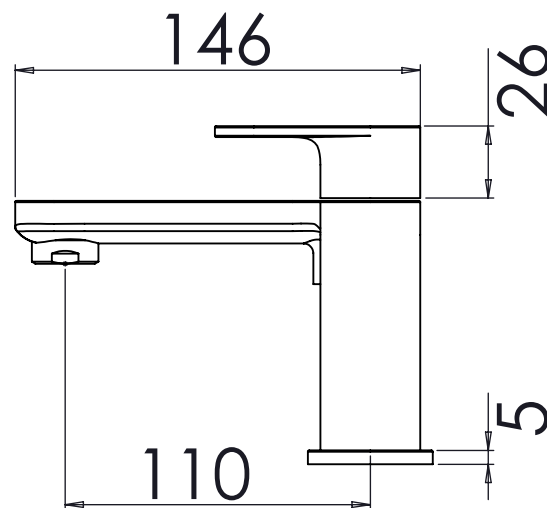

## Savour Bath Shower Mixer

TAVTSV42 - Chrome, TAVTSV4203 - Black, TAVTSV4204 - Brushed Brass

**TAVISTOCK**  
inspiring bathrooms

No.	Description	Code	Fixings Included
1	Savour Deck Mounted Bath Shower Mixer	TAVTSV42, TAVTSV4203, TAVTSV4204	YES

Min Pressure:	0.2bar
0.2bar	13.6 litres / min
0.3bar	15.9 litres / min
0.4bar	18.2 litres / min
0.5bar	20.5 litres / min
1bar	28.2 litres / min
2bar	39.6 litres / min

### Dimensions:

Diagrams not to scale. All dimensions in mm (tolerance of +/-5mm)

\*Dimensions are subject to change, customers are advised to measure actual product before commencing installation.

### FAQs

**What is the size of the bath filler threaded connection?** The threaded connectors have a standard 3/4" BSP fixing.

**What is the size of the shower hose threaded connection?** The threaded connectors have a standard 1/2" BSP thread.