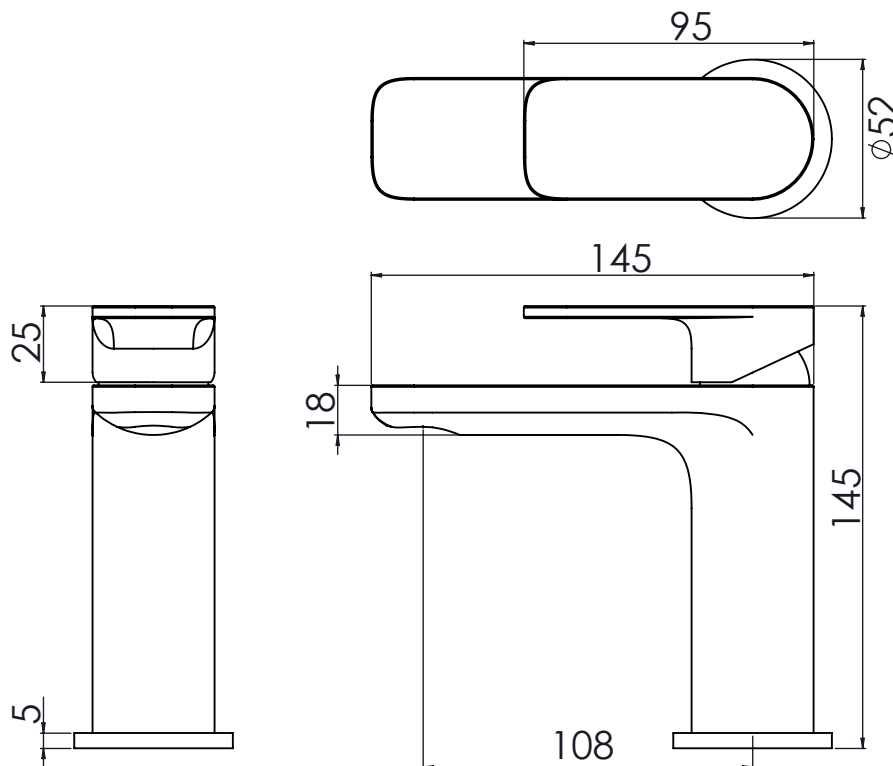

Technical Data Sheet

Savour Mini Basin Mixer

TAVTSV61 - Chrome, TAVTSV6103 - Black, TAVTSV6104 - Brushed Brass

TAVISTOCK
inspiring bathrooms

No.	Description	Code	Fixings Included
1	Savour Mini Basin Mixer With Click Waste	TAVTSV61, TAVTSV6103, TAVTSV6104	YES

Min Pressure:	0.2bar
0.2bar	4.3 litres / min
0.3bar	5.0 litres / min
0.4bar	5.7 litres / min
0.5bar	6.3 litres / min
1bar	8.6 litres / min
2bar	11.9 litres / min

Dimensions:

Diagrams not to scale. All dimensions in mm (tolerance of +/-5mm)

*Dimensions are subject to change, customers are advised to measure actual product before commencing installation.

FAQs

What is the size of the tap tail connection? The tap tails have a standard 1/2" BSP fixing.

What bore is the tap tail? The tails have a 10mm internal bore.

What length are the tap tails? The tails are 300mm in length.

Does the tap come fitted with an aerator? Yes, the adjustable aerator comes pre-installed but can be replaced.