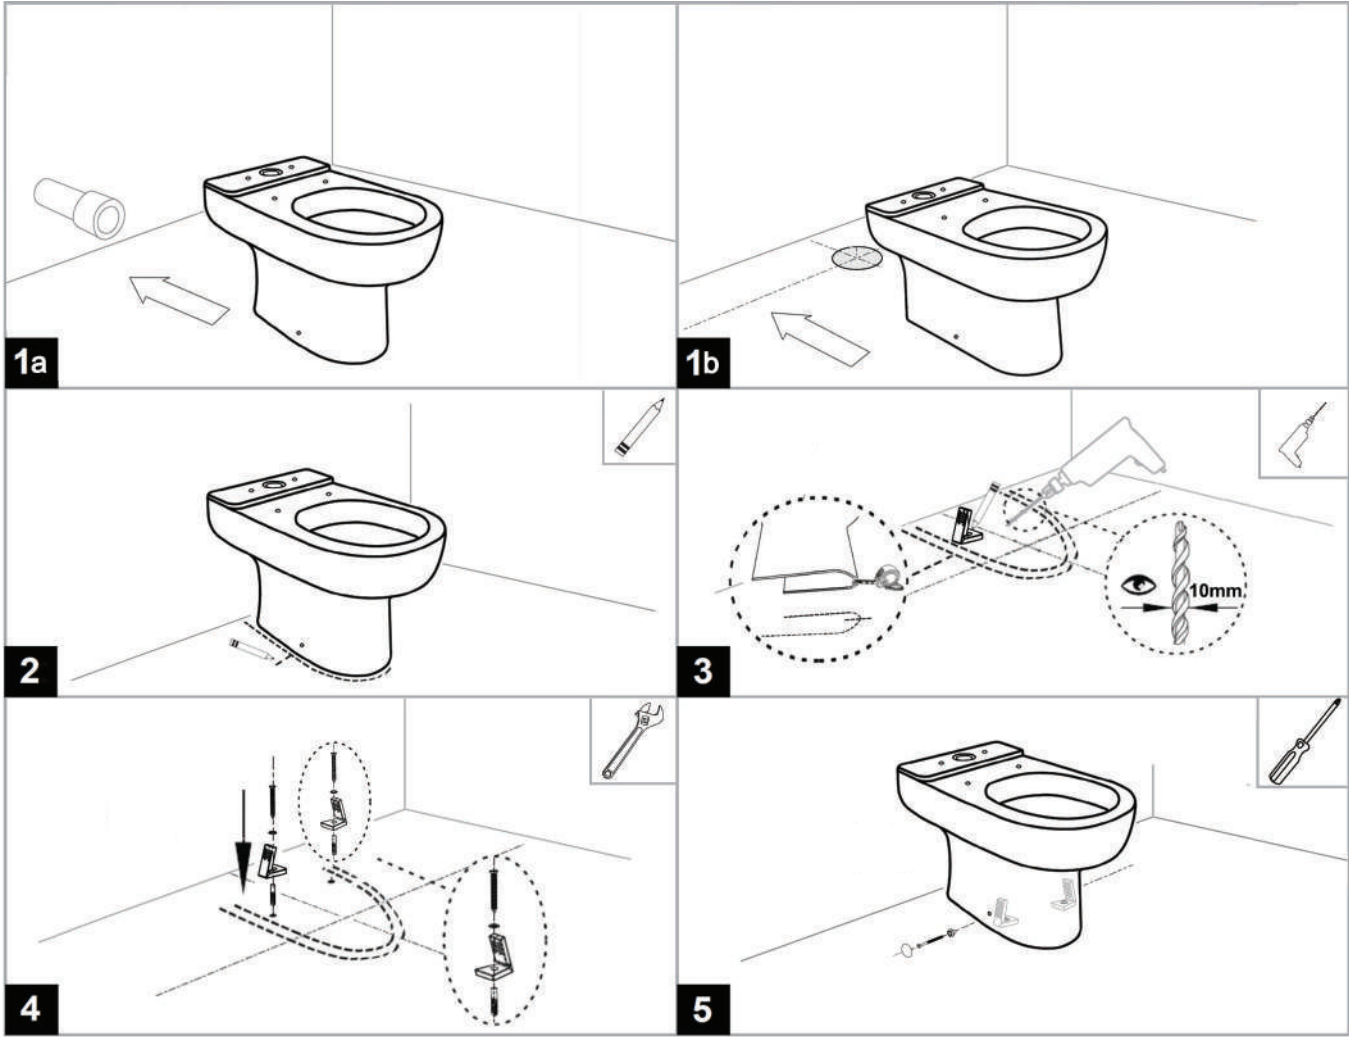

SCUDO
BEAUTIFUL BATHROOMS

CLOSE COUPLED WC INSTALLATION MANUAL

**TOOLS
REQUIRED**

CONCEALED FIXING PAN INSTALLATION

CISTERN INSTALLATION

EXPOSED FIXING PAN INSTALLATION

CISTERN INSTALLATION