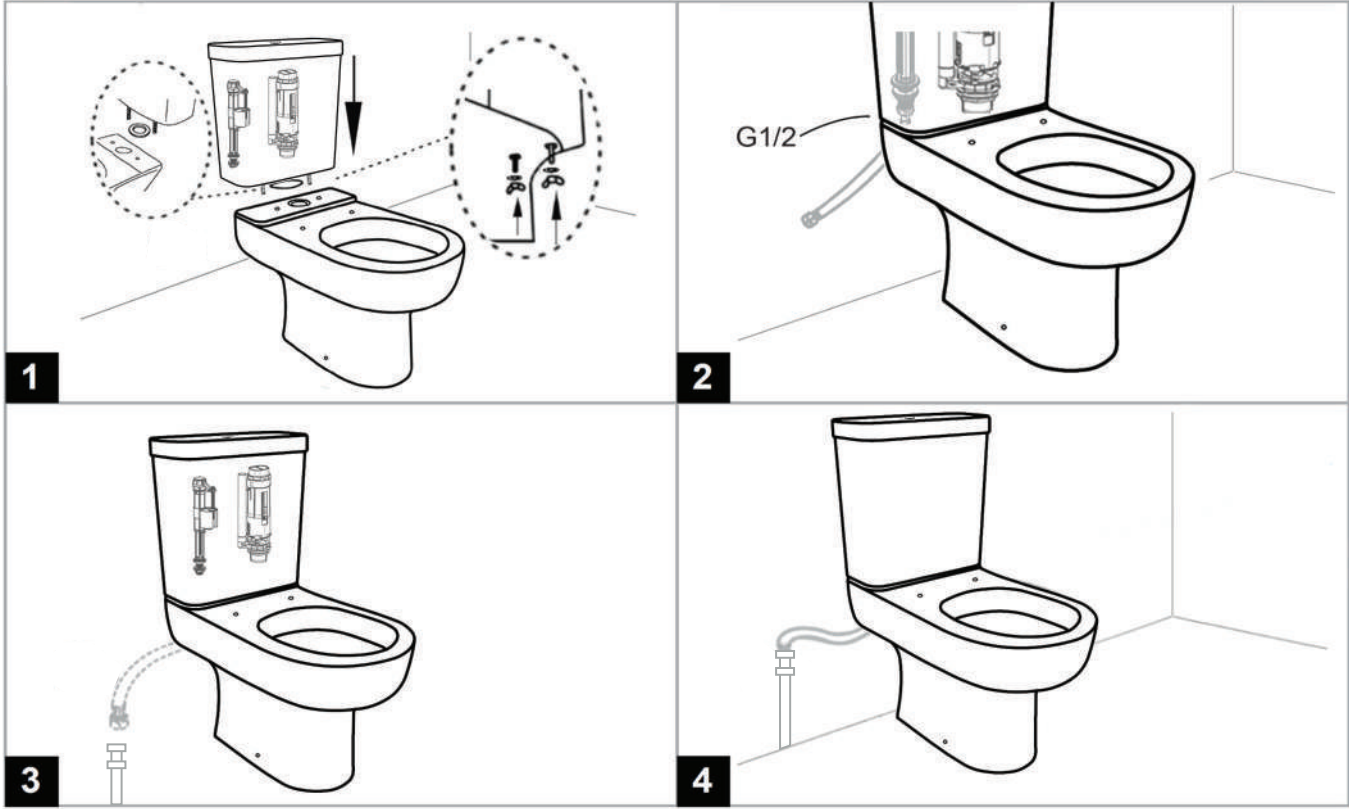

SCUDO
BEAUTIFUL BATHROOMS

CLOSE COUPLED WC INSTALLATION MANUAL

**TOOLS
REQUIRED**

CONCEALED FIXING PAN INSTALLATION

CISTERN INSTALLATION

EXPOSED FIXING PAN INSTALLATION

CISTERN INSTALLATION