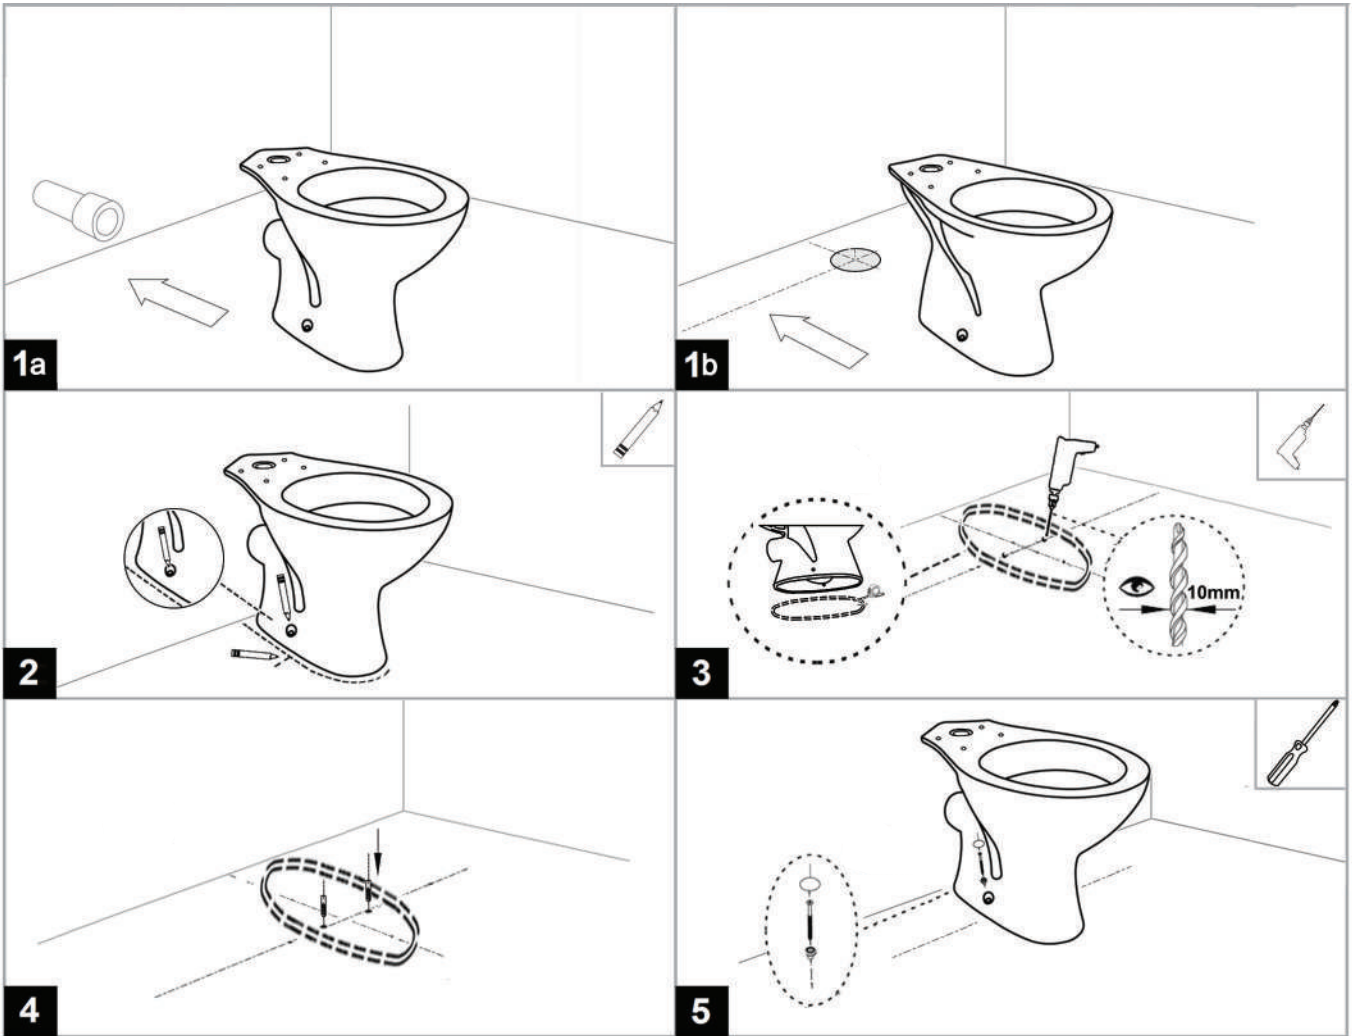

SCUDO
BEAUTIFUL BATHROOMS

CLOSE COUPLED WC INSTALLATION MANUAL

**TOOLS
REQUIRED**

CONCEALED FIXING PAN INSTALLATION

CISTERN INSTALLATION

EXPOSED FIXING PAN INSTALLATION

CISTERN INSTALLATION