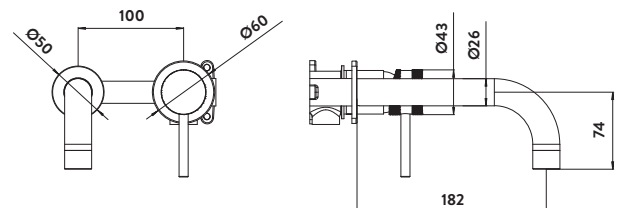

PRODUCT DATA SHEET

Core Chrome Wall Mounted Basin Mixer

Product Code: NU-013

Product Measurements

Product Weight:	1.357kg
Product Width:	100mm
Product Height:	84mm
Product Depth:	182mm
Product Length:	N/A

Product Transportation

Barcode:	5060766124544
Country of Origin:	China
Comodity Code:	8481809000

Primary Packed Measurements

Packaged Weight:	1.964kg
Packaged Length:	200mm
Packaged Width:	130mm
Packaged Height:	70mm

Packaging Weight

Card:	0.372kg
Paper:	0.16kg
Cloth:	0.18kg
Plastic:	0.055kg

General Information

Construction Material:	Brass
Installation Type:	Wall Mounted
Colour / Finish:	Chrome

Tap/Shower Attributes

Minimum Pressure:	0.5 bar
Maximum Pressure:	5 bar
Flexible Tails Included:	No
Tap Hole Required:	0
Handle Type:	Lever
Swivel Spout:	No
Inlet Connection:	1/2 BSP
Outlet Connection:	N/A
Tap Hole Diameter:	N/A
Tap Type Description:	Mono Mixer
Includes Waste:	No
Valve / Cartridge Type:	35mm Cartridge
Cartridge Spare Code:	N/A

Scudo is the trading name of Harrison Bathrooms Ltd. Whilst we endeavour to ensure that the product information is accurate we accept no liability for any information given. All images are for illustration purposes only. Product images and specification are subject to change. Measurement are in millimetres and are nominal.