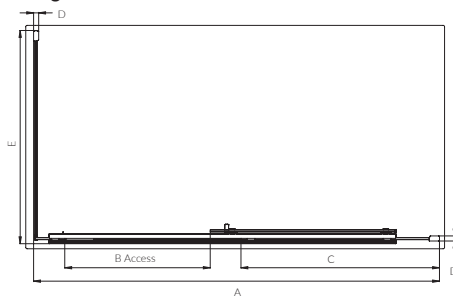

KUDOS COLLECTION

siona

Sliding corner doors

Corner Sliding Doors

Door Size	*Product Code	Adjustments (mm)	Dimensions (mm)		
		A	B	C	D
1200mm	SNS120	1155-1195	430	513-533	18
1400mm	SNS140	1355-1395	530	613-633	18
1500mm	SNS150	1455-1495	530	713-733	18

Door Height: 2000mm excluding tray (2025mm Inc. Support Bar)

Diagram

Side Panels

Panel Size	*Product Code	Adjustments (mm)	Price (Inc. VAT)
		E	
760mm	SNSC76	725-745	£300.00
800mm	SNSC80	765-785	£310.00
900mm	SNSC90	865-885	£330.00