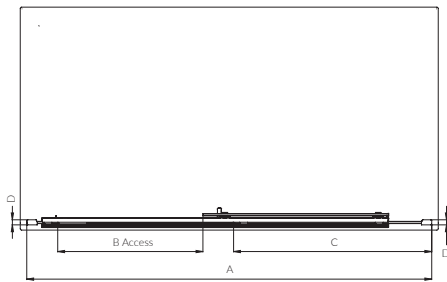

KUDOS COLLECTION

siona

Sliding recess doors

Recess Sliding Doors

Door Size	*Product Code	Adjustments (mm)	Dimensions (mm)		
		A	B	C	D
1200mm	SNS120	1155-1195	430	513-533	18
1400mm	SNS140	1355-1395	530	613-633	18
1500mm	SNS150	1455-1495	530	713-733	18

Door Height: 2000mm excluding tray (2025mm Inc. Support Bar)

Diagram

*When ordering matt black please add **MBK** to product codes