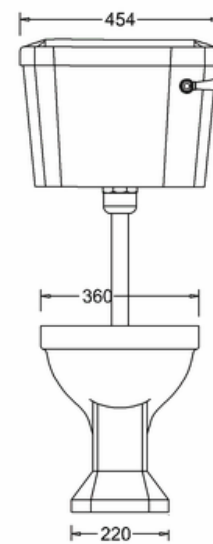

### Technical Specification

**Size:** 454 x 740 x 1075 mm

**Finishes :** P19 & C3 White; T31 CHR Chrome plated

**Product Type :** Traditional

**Material :** P19 & C3 Vitreous china; T31 Bodies are of all brass construction

**Weight :** 34.49 kg

**Overall Height :** 107.5cm

### Additional information

Inlet Position Inlet is located on the base of cistern tank on the right side

# Burlington®

Simply Exclusive  
*Fabulous yet simplistic bathrooms*

(To achieve this dimension by 240mm, cut the pipe by 20mm)