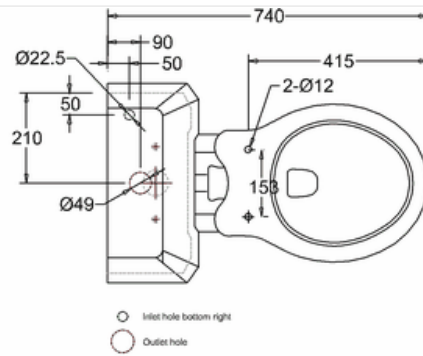

### Technical Specification

**Size:** 454 x 740 x 1075 mm

**Finishes :** P19 & C3 White; T31 CHR Chrome plated

**Product Type :** Traditional

**Material :** P19 & C3 Vitreous china; T31 Bodies are of all brass construction

**Weight :** 34.49 kg

**Overall Height :** 107.5cm

### Compliance/Approvals:

**BS EN 997:2012**

WC pans and WC suites with integral trap

Chrome plated to **BS EN248:2002**

Sanitary tapware. General specification for electro deposited coatings of Ni-Cr

# Burlington®

Simply Exclusive  
*Fabulous yet simplistic bathrooms*

(To achieve this dimension by 240mm, cut the pipe by 20mm)