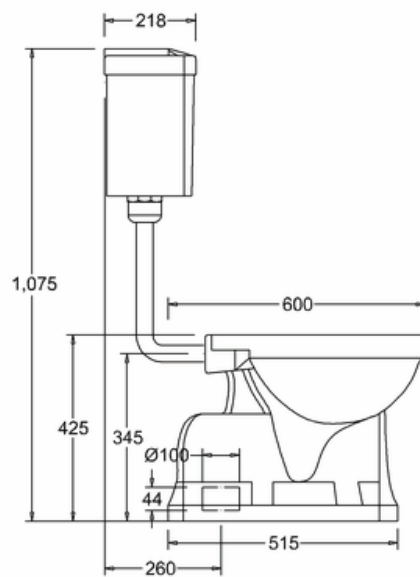

Burlington®

Simply Exclusive
Fabulous yet simplistic bathrooms

(To achieve this dimension by 240mm, cut the pipe by 20mm)