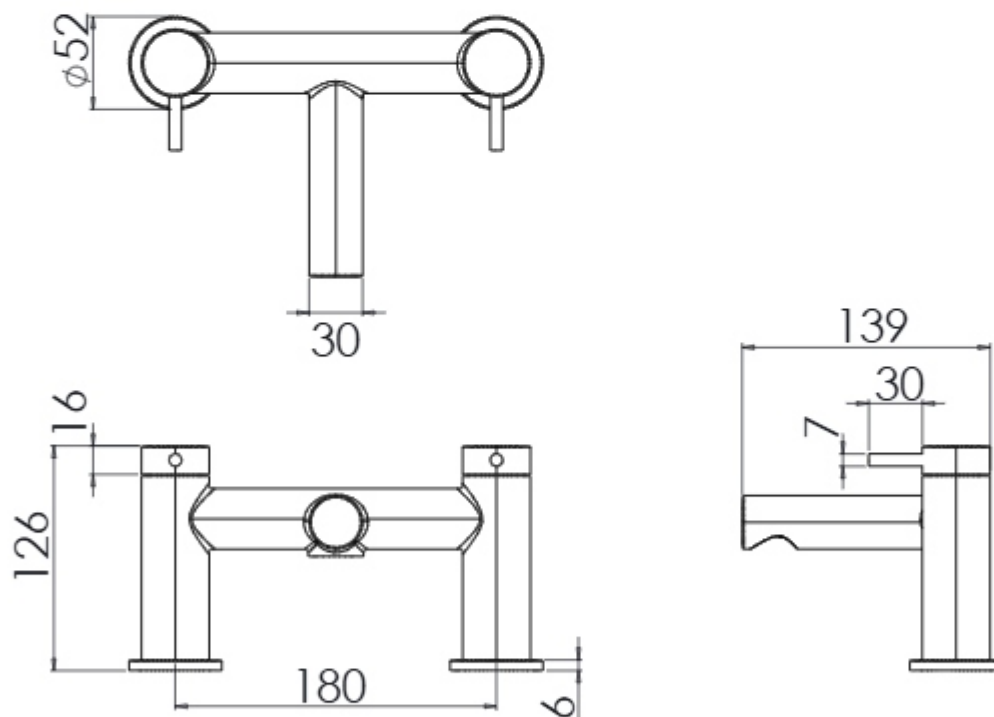

Code

TAN42, TAN4203, TAN4204, TAN4205

Chrome Plated

Powder Coated

PVD Coated

PVD Coated

FLOW RATE DATA IS TESTED UNDER LABORATORY CONDITIONS: ACTUAL FLOW RATE MAY VARY DEPENDING ON DOMESTIC SUPPLY AND ACCESSORIES

Pressure:	Flow Rate:
0.2bar	7.5 litres / min
0.3bar	10 litres / min
0.4bar	11.5 litres / min
0.5bar	13 litres / min
1bar	18.5 litres / min
2bar	26.5 litres / min

Dimensions:

Diagrams not to scale. All dimensions in mm (tolerance of +/-5mm)

*Dimensions are subject to change, customers are advised to measure actual product before commencing installation.

FAQs

What is the size of the bath filler threaded connection? The threaded connectors have a standard 3/4" BSP fixing.

What is the size of the shower hose threaded connection? The threaded connectors have a standard 1/2" BSP thread.

What is the recommended minimum pressure? 0.2 Bar