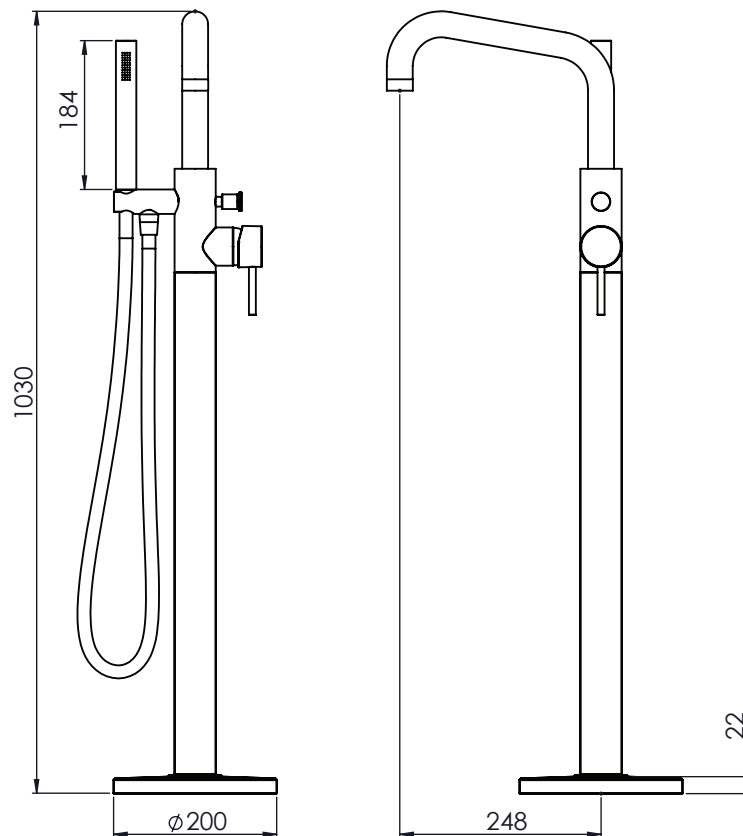

Chrome Plated

Electroplated

PVD

PVD

FLOW RATE DATA IS TESTED UNDER LABORATORY CONDITIONS: ACTUAL FLOW RATE MAY VARY DEPENDING ON DOMESTIC SUPPLY AND ACCESSORIES

Pressure:	Flow Rate:
0.1bar	3 litres / min
0.3bar	5.3 litres / min
0.5bar	6.3 litres / min
1bar	8.63 litres / min
3bar	14.5 litres / min
5bar	18.6 litres / min

Dimensions:

Diagrams not to scale. All dimensions in mm (tolerance of +/-5mm)

*Dimensions are subject to change, customers are advised to measure actual product before commencing installation.

FAQs

What is the size of the tap tail connection? The tap tails have a standard 1/2" BSP captive nut hose fitting

What bore is the tap tail? The tails have a 10mm internal bore.

What length are the tap tails? The tails are 900mm in length.

Does the tap come fitted with an aerator? Yes, the aerator comes pre-installed but can be replaced.