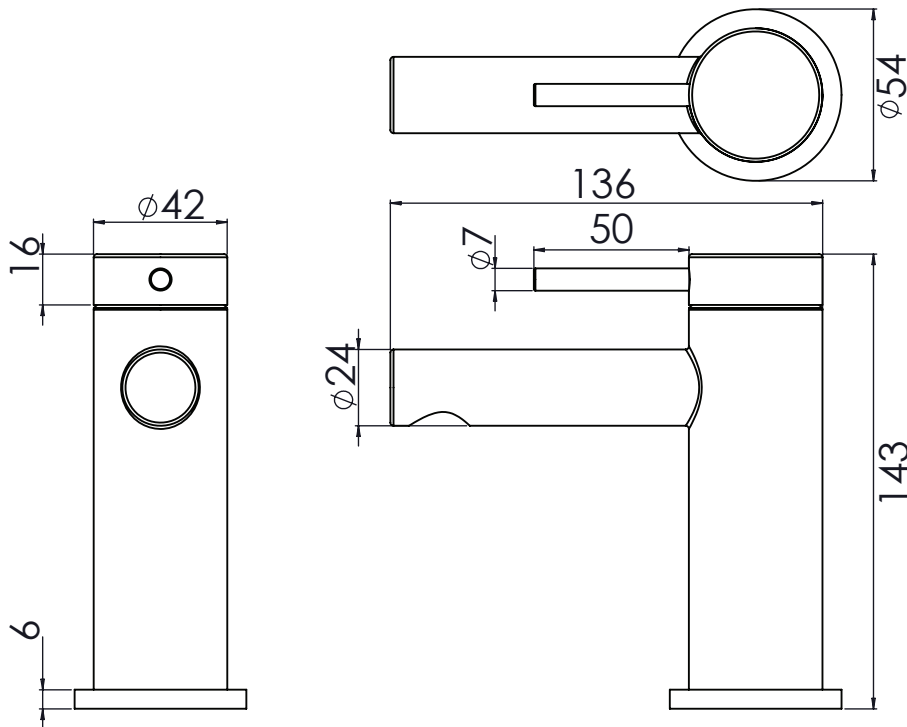

Chrome Plated

Powder Coated

PVD Coated

PVD Coated

FLOW RATE DATA IS TESTED UNDER LABORATORY CONDITIONS: ACTUAL FLOW RATE MAY VARY DEPENDING ON DOMESTIC SUPPLY AND ACCESSORIES

Pressure:	Flow Rate:
0.2bar	4.9 litres / min
0.3bar	5.9 litres / min
0.4bar	6.7 litres / min
0.5bar	7.5 litres / min
1bar	10.4 litres / min
2bar	14.7 litres / min

Dimensions:

Diagrams not to scale. All dimensions in mm (tolerance of +/-5mm)

*Dimensions are subject to change, customers are advised to measure actual product before commencing installation.

FAQs

What is the size of the tap tail connection? The tap tails have a standard 1/2" BSP fixing.

What bore is the tap tail? The tails have a 10mm internal bore.

What length are the tap tails? The tails are 300mm in length.

Does the tap come fitted with an aerator? Yes, the aerator comes pre-installed but can be replaced.