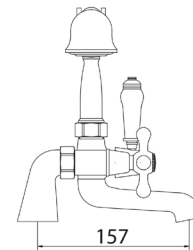

PRODUCT DATA SHEET

Classic Bath Shower Mixer

Product Code: TAP006

SCUDO
BEAUTIFUL BATHROOMS

0330 124 7290

sales@scudo.co.uk - www.scudo.co.uk

Scudo is the trading name of Harrison Bathrooms Ltd. Whilst we endeavour to ensure that the product information is accurate we accept no liability for any information given. All images are for illustration purposes only. Product images and specification are subject to change. Measurement are in millimetres and are nominal.

Product Name	TAP006
Product Description	Bath Shower Mixer with Cradle
Product Transportation	
Barcode	5060500640668
Contry of origin	CH
Comodity code	8481801190
Product Measurements	
Product Weight (KG)	2.62
Product Width (mm)	222
Product Height (mm)	220
Product Depth (mm)	0
Product Length (mm)	191.5
Primary Packed Measurements	
Packaged Weight	2.9
Packed Length	25
Packed Width	21.5
Packed Height	15.5
Packaging Weights	
Card (kg)	0.378
Paper (kg)	11
Wood (kg)	n/a
Plastic (kg)	0.013
Compliance DOP	HBDOC007 , HBDOC008

General Information	
Construction Material	Brass
Installation type	Desk Mounted
Colour / Finish	Chrome
Tap / Shower Attributes	
WRAS Approved	No
TMV Approved	No
Minimum Operating Pressure (bar)	0.5
Maximum Operating Pressure (bar)	5
Flexible Tails Included	No
Number of tap holes required	2
Handle Type	Cross
Swivel Spout	No
Inlet Connection	3/4 BSP
Outlet Connection	1/2 BSP
Tap Hole Diameter (mm)	30
Tap Type description	Manual Mixer
Includes Waste	No
Valve / Cartridge Type	Screw Down Cartridge
Cartridge Spare code	T6308-08
Flow Rates	
0.2bar (l/min)	9.5
0.5bar (l/min)	20.9
1bar (l/min)	33.5
2bar (l/min)	47.4
3bar (l/min)	58.5