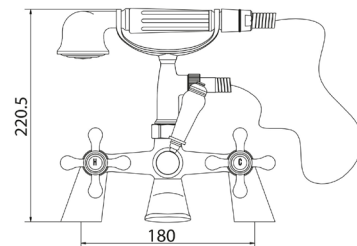

PRODUCT DATA SHEET

Classic Bath Shower Mixer

Product Code: TAP006

SCUDO
BEAUTIFUL BATHROOMS

0330 124 7290

sales@scudo.co.uk - www.scudo.co.uk

Scudo is the trading name of Harrison Bathrooms Ltd. Whilst we endeavour to ensure that the product information is accurate we accept no liability for any information given. All images are for illustration purposes only. Product images and specification are subject to change. Measurement are in millimetres and are nominal.

Product Name	TAP006
Product Description	Bath Shower Mixer with Cradle
Product Transportation	
Barcode	5060500640668
Contry of origin	CH
Comodity code	8481801190
Product Measurements	
Product Weight (KG)	2.62
Product Width (mm)	222
Product Height (mm)	220
Product Depth (mm)	0
Product Length (mm)	191.5
Primary Packed Measurements	
Packaged Weight	2.9
Packed Length	25
Packed Width	21.5
Packed Height	15.5
Packaging Weights	
Card (kg)	0.378
Paper (kg)	11
Wood (kg)	n/a
Plastic (kg)	0.013
Compliance DOP	HBDOC007 , HBDOC008

General Information	
Construction Material	Brass
Installation type	Desk Mounted
Colour / Finish	Chrome
Tap / Shower Attributes	
WRAS Approved	No
TMV Approved	No
Minimum Operating Pressure (bar)	0.5
Maximum Operating Pressure (bar)	5
Flexible Tails Included	No
Number of tap holes required	2
Handle Type	Cross
Swivel Spout	No
Inlet Connection	3/4 BSP
Outlet Connection	1/2 BSP
Tap Hole Diameter (mm)	30
Tap Type description	Manual Mixer
Includes Waste	No
Valve / Cartridge Type	Screw Down Cartridge
Cartridge Spare code	T6308-08
Flow Rates	
0.2bar (l/min)	9.5
0.5bar (l/min)	20.9
1bar (l/min)	33.5
2bar (l/min)	47.4
3bar (l/min)	58.5