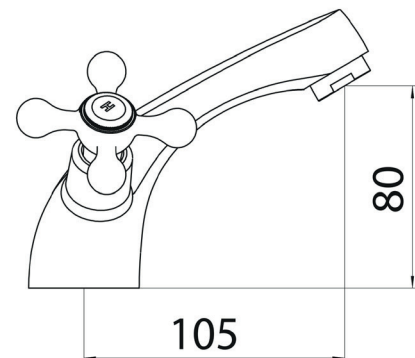

PRODUCT DATA SHEET

Classica Mono Basin Mixer

Product Code: TAP007

SCUDO
BEAUTIFUL BATHROOMS

0330 124 7290

sales@scudo.co.uk - www.scudo.co.uk

Scudo is the trading name of Harrison Bathrooms Ltd. Whilst we endeavour to ensure that the product information is accurate we accept no liability for any information given. All images are for illustration purposes only. Product images and specification are subject to change. Measurement are in millimetres and are nominal.

Product Name	TAP007
Product Description	Mono Basin Mixer with Push Waste
Product Transportation	
Barcode	5060500640675
Country of origin	CH
Commodity code	8481801190
Product Measurements	
Product Weight (KG)	1.31
Product Width (mm)	183.5
Product Height (mm)	106
Product Depth (mm)	0
Product Length (mm)	141
Primary Packed Measurements	
Packaged Weight	1.5
Packed Length	20
Packed Width	18
Packed Height	11.5
Packaging Weights	
Card (kg)	0.218
Paper (kg)	8
Wood (kg)	n/a
Plastic (kg)	0.006
Compliance DOP	HBDOC007, HBDOC008

General Information	
Construction Material	Brass
Installation type	Desk Mounted
Colour / Finish	Chrome
Tap / Shower Attributes	
WRAS Approved	No
TMV Approved	No
Minimum Operating Pressure (bar)	0.2
Maximum Operating Pressure (bar)	5
Flexible Tails Included	Yes
Number of tap holes required	1
Handle Type	Cross
Swivel Spout	No
Inlet Connection	1/2 BSP
Outlet Connection	N/a
Tap Hole Diameter (mm)	35
Tap Type description	Mono Mixer
Includes Waste	Yes
Valve / Cartridge Type	Screw Down Cartridge
Cartridge Spare code	T6308-08
Flow Rates	
0.2bar (l/min)	2.8
0.5bar (l/min)	6
1bar (l/min)	8.5
2bar (l/min)	12
3bar (l/min)	15

Dimensions
(measurements in mm)

LIFETIME GUARANTEE

We are confident in our products and we want our customer to be, we proudly give a lifetime guarantee on our taps and showers, further details can be found on our website.