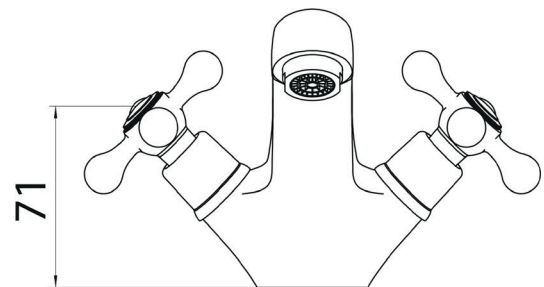

PRODUCT DATA SHEET

Classica Mono Basin Mixer

Product Code: TAP007

SCUDO
BEAUTIFUL BATHROOMS

0330 124 7290

sales@scudo.co.uk - www.scudo.co.uk

Scudo is the trading name of Harrison Bathrooms Ltd. Whilst we endeavour to ensure that the product information is accurate we accept no liability for any information given. All images are for illustration purposes only. Product images and specification are subject to change. Measurement are in millimetres and are nominal.

Product Name	TAP007
Product Description	Mono Basin Mixer with Push Waste
Product Transportation	
Barcode	5060500640675
Country of origin	CH
Commodity code	8481801190
Product Measurements	
Product Weight (KG)	1.31
Product Width (mm)	183.5
Product Height (mm)	106
Product Depth (mm)	0
Product Length (mm)	141
Primary Packed Measurements	
Packaged Weight	1.5
Packed Length	20
Packed Width	18
Packed Height	11.5
Packaging Weights	
Card (kg)	0.218
Paper (kg)	8
Wood (kg)	n/a
Plastic (kg)	0.006
Compliance DOP	HBDOC007, HBDOC008

General Information	
Construction Material	Brass
Installation type	Desk Mounted
Colour / Finish	Chrome
Tap / Shower Attributes	
WRAS Approved	No
TMV Approved	No
Minimum Operating Pressure (bar)	0.2
Maximum Operating Pressure (bar)	5
Flexible Tails Included	Yes
Number of tap holes required	1
Handle Type	Cross
Swivel Spout	No
Inlet Connection	1/2 BSP
Outlet Connection	N/a
Tap Hole Diameter (mm)	35
Tap Type description	Mono Mixer
Includes Waste	Yes
Valve / Cartridge Type	Screw Down Cartridge
Cartridge Spare code	T6308-08
Flow Rates	
0.2bar (l/min)	2.8
0.5bar (l/min)	6
1bar (l/min)	8.5
2bar (l/min)	12
3bar (l/min)	15