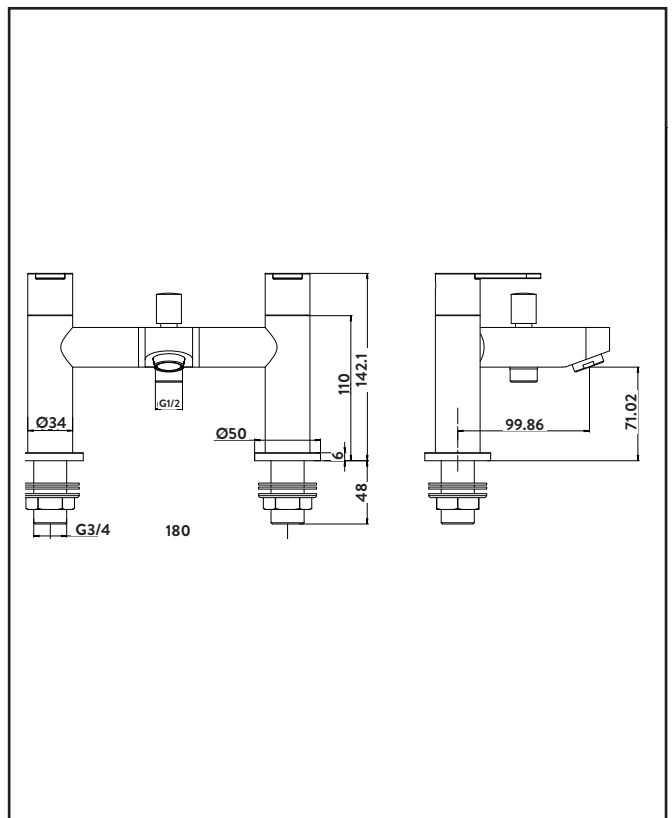

Product Measurements

Product Weight:	2.19kg
Product Width:	230mm
Product Height:	126mm
Product Depth:	N/A
Product Length:	140mm

Product Transportation

Barcode:	5060500640774
Country of Origin:	China
Comodity Code:	8481801190

Primary Packed Measurements

Packaged Weight:	2.4kg
Packaged Length:	240mm
Packaged Width:	200mm
Packaged Height:	155mm

Packaging Weight

Card:	0.142kg
Paper:	0kg
Wood:	0kg
Plastic:	0.004kg

General Information

Construction Material:	Brass
Installation Type:	Deck Mounted
Colour / Finish:	Chrome

Tap/Shower Attributes

Minimum Pressure:	0.5 bar
Maximum Pressure:	5 bar
Flexible Tails Included:	No
Tap Hole Required:	2
Handle Type:	Lever
Swivel Spout:	No
Inlet Connection:	3/4 BSP
Outlet Connection:	N/A
Tap Hole Diameter:	32mm
Tap Type Description:	Manual Mixer
Includes Waste:	No
Valve / Cartridge Type:	Quarter Turn Cartridge
Cartridge Spare Code:	T8308-08

Flow Rates

0.2bar (l/min)	4.3
0.5bar (l/min)	6.5
1bar (l/min)	11.5
2bar (l/min)	16.3
3bar (l/min)	20

Compliance DOP

HBDOC007 / HBDOC008

For Part G Building regulations, compliance see flow regulator section of spec binder.

Dimensions

(measurements in mm)

LIFETIME GUARANTEE

We are confident in our products and we want our customer to be, we proudly give a lifetime guarantee on our taps and showers, further details can be found on our website