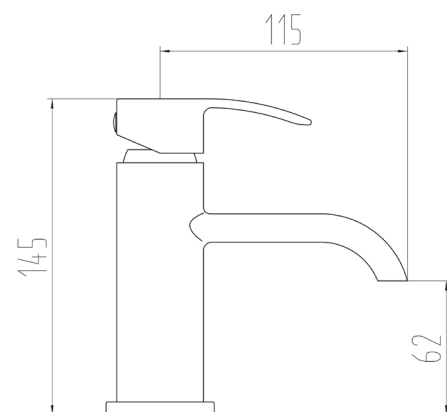

| | |
|------------------------------------|----------------------------------|
| Product Name | TAP041L |
| Product Description | Mono Basin Mixer with Push Waste |
| Product Transportation | |
| Barcode | 5060500640828 |
| Country of origin | CH |
| Commodity code | 8481801190 |
| Product Measurements | |
| Product Weight (KG) | 1.35 |
| Product Width (mm) | 50 |
| Product Height (mm) | 145 |
| Product Depth (mm) | 0 |
| Product Length (mm) | 0 |
| Primary Packed Measurements | |
| Packaged Weight | 1.6 |
| Packed Length | 29 |
| Packed Width | 22 |
| Packed Height | 8 |
| Packaging Weights | |
| Card (kg) | 0.218 |
| Paper (kg) | 8 |
| Wood (kg) | n/a |
| Plastic (kg) | 0.006 |
| Compliance DOP | HBD0C007 , HBD0C008 |

| | |
|----------------------------------|-------------------|
| General Information | |
| Construction Material | Brass |
| Installation type | Mono Mixer |
| Colour / Finish | Chrome |
| Tap / Shower Attributes | |
| WRAS Approved | No |
| TMV Approved | No |
| Minimum Operating Pressure (bar) | 0.2 |
| Maximum Operating Pressure (bar) | 5 |
| Flexible Tails Included | Yes |
| Number of tap holes required | 1 |
| Handle Type | Lever |
| Swivel Spout | No |
| Inlet Connection | 1/2" M10 |
| Outlet Connection | N/a |
| Tap Hole Diameter (mm) | 35 |
| Tap Type description | Mono Mixer |
| Includes Waste | Yes |
| Valve / Cartridge Type | Plastic Cartridge |
| Cartridge Spare code | T2302M-08 |
| Flow Rates | |
| 0.2bar (l/min) | 3.4 |
| 0.5bar (l/min) | 7.1 |
| 1bar (l/min) | 10 |
| 2bar (l/min) | 14 |
| 3bar (l/min) | 17.3 |