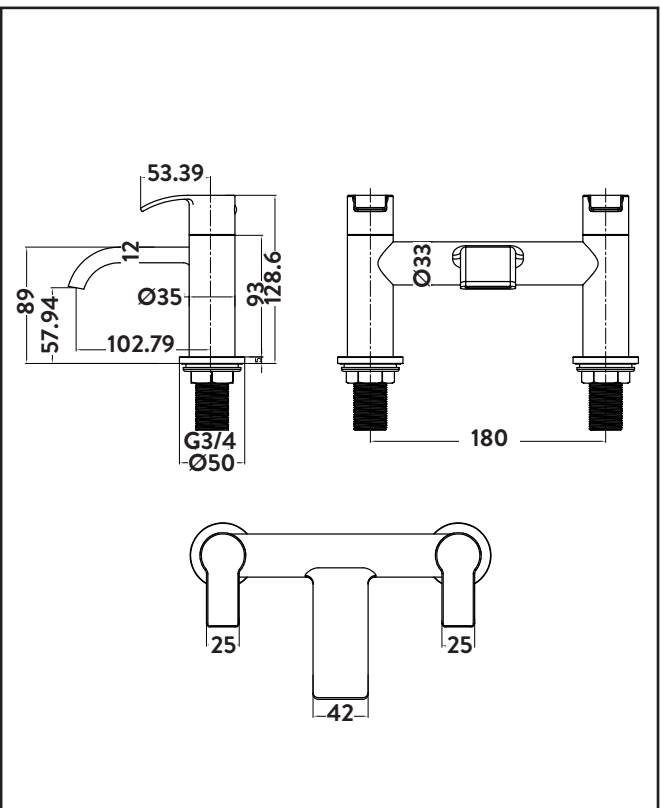

PRODUCT DATA SHEET

Lorenzo Bath Filler

Product Code: TAP042L

SCUDO
BEAUTIFUL BATHROOMS

0330 124 7290

sales@scudo.co.uk - www.scudo.co.uk

Scudo is the trading name of Harrison Bathrooms Ltd. Whilst we endeavour to ensure that the product information is accurate we accept no liability for any information given. All images are for illustration purposes only. Product images and specification are subject to change. Measurement are in millimetres and are nominal.

Product Name	TAP042L
Product Description	Bath Filler
Product Transportation	
Barcode	5060500640835
Country of origin	CH
Commodity code	8481801190
Product Measurements	
Product Weight (KG)	1.63
Product Width (mm)	230
Product Height (mm)	120
Product Depth (mm)	0
Product Length (mm)	0
Primary Packed Measurements	
Packaged Weight	0.002
Packed Length	26.5
Packed Width	19.5
Packed Height	22.5
Packaging Weights	
Card (kg)	0.361
Paper (kg)	12
Wood (kg)	n/a
Plastic (kg)	0.004
Compliance DOP	HBD0C007, HBD0C008

General Information	
Construction Material	Brass
Installation type	Deck Mounted
Colour / Finish	Chrome
Tap / Shower Attributes	
WRAS Approved	No
TMV Approved	No
Minimum Operating Pressure (bar)	0.5
Maximum Operating Pressure (bar)	5
Flexible Tails Included	No
Number of tap holes required	2
Handle Type	Lever
Swivel Spout	No
Inlet Connection	3/4 BSP
Outlet Connection	N/a
Tap Hole Diameter (mm)	32
Tap Type description	Manual Mixer
Includes Waste	No
Valve / Cartridge Type	Quarter Turn Cartridge
Cartridge Spare code	T8308-08
Flow Rates	
0.2bar (l/min)	14.3
0.5bar (l/min)	31.3
1bar (l/min)	44.5
2bar (l/min)	62.5
3bar (l/min)	76.5