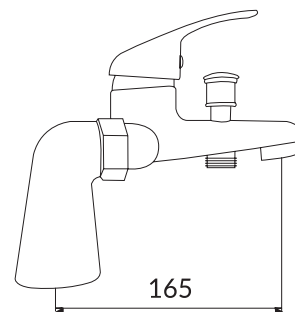

PRODUCT DATA SHEET

Tidy Bath Shower Mixer

Product Code: TAP063

SCUDO
BEAUTIFUL BATHROOMS

0330 124 7290

sales@scudo.co.uk - www.scudo.co.uk

Scudo is the trading name of Harrison Bathrooms Ltd. Whilst we endeavour to ensure that the product information is accurate we accept no liability for any information given. All images are for illustration purposes only. Product images and specification are subject to change. Measurement are in millimetres and are nominal.

Product Name	TAP063
Product Description	Bath Shower Mixer with shower kit and wall bracket
Product Transportation	
Barcode	5060500640903
Country of origin	CH
Commodity code	8481801190
Product Measurements	
Product Weight (KG)	2.11
Product Width (mm)	222.2
Product Height (mm)	142.5
Product Depth (mm)	0
Product Length (mm)	179
Primary Packed Measurements	
Packaged Weight	2.3
Packed Length	19
Packed Width	19
Packed Height	13
Packaging Weights	
Card (kg)	0.115
Paper (kg)	0
Wood (kg)	0
Plastic (kg)	0.004
Compliance DOP	HBDOC007 , HBDOC008

General Information	
Construction Material	Brass
Installation type	Deck Mounted
Colour / Finish	Chrome
Tap / Shower Attributes	
WRAS Approved	0
TMV Approved	0
Minimum Operating Pressure (bar)	0.5
Maximum Operating Pressure (bar)	5
Flexible Tails Included	0
Number of tap holes required	0
Handle Type	0
Swivel Spout	0
Inlet Connection	0
Outlet Connection	0
Tap Hole Diameter (mm)	0
Tap Type description	0
Includes Waste	0
Valve / Cartridge Type	Plastic Cartridge
Cartridge Spare code	0
Flow Rates	
0.2bar (l/min)	5.2
0.5bar (l/min)	6
1bar (l/min)	7.2
2bar (l/min)	10
3bar (l/min)	12

Dimensions
(measurements in mm)

LIFETIME GUARANTEE

We are confident in our products and we want our customer to be, we proudly give a lifetime guarantee on our taps and showers, further details can be found on our website