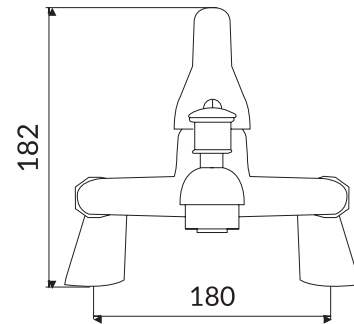

PRODUCT DATA SHEET

Tidy Bath Shower Mixer

Product Code: TAP063

SCUDO
BEAUTIFUL BATHROOMS

0330 124 7290

sales@scudo.co.uk - www.scudo.co.uk

Scudo is the trading name of Harrison Bathrooms Ltd. Whilst we endeavour to ensure that the product information is accurate we accept no liability for any information given. All images are for illustration purposes only. Product images and specification are subject to change. Measurement are in millimetres and are nominal.

Product Name	TAP063
Product Description	Bath Shower Mixer with shower kit and wall bracket
Product Transportation	
Barcode	5060500640903
Country of origin	CH
Commodity code	8481801190
Product Measurements	
Product Weight (KG)	2.11
Product Width (mm)	222.2
Product Height (mm)	142.5
Product Depth (mm)	0
Product Length (mm)	179
Primary Packed Measurements	
Packaged Weight	2.3
Packed Length	19
Packed Width	19
Packed Height	13
Packaging Weights	
Card (kg)	0.115
Paper (kg)	0
Wood (kg)	0
Plastic (kg)	0.004
Compliance DOP	HBDOC007 , HBDOC008

General Information	
Construction Material	Brass
Installation type	Deck Mounted
Colour / Finish	Chrome
Tap / Shower Attributes	
WRAS Approved	0
TMV Approved	0
Minimum Operating Pressure (bar)	0.5
Maximum Operating Pressure (bar)	5
Flexible Tails Included	0
Number of tap holes required	0
Handle Type	0
Swivel Spout	0
Inlet Connection	0
Outlet Connection	0
Tap Hole Diameter (mm)	0
Tap Type description	0
Includes Waste	0
Valve / Cartridge Type	Plastic Cartridge
Cartridge Spare code	0
Flow Rates	
0.2bar (l/min)	5.2
0.5bar (l/min)	6
1bar (l/min)	7.2
2bar (l/min)	10
3bar (l/min)	12