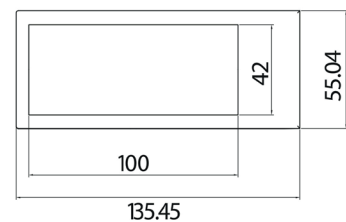

PRODUCT DATA SHEET

Eve Mono Basin Mixer

Product Code: TAP111

SCUDO
BEAUTIFUL BATHROOMS

0330 124 7290

sales@scudo.co.uk - www.scudo.co.uk

Scudo is the trading name of Harrison Bathrooms Ltd. Whilst we endeavour to ensure that the product information is accurate we accept no liability for any information given. All images are for illustration purposes only. Product images and specification are subject to change. Measurement are in millimetres and are nominal.

Product Name	TAP111
Product Description	Mono Basin Mixer with Push Waste
Product Transportation	
Barcode	5060500641092
Country of origin	CH
Commodity code	8481801190
Product Measurements	
Product Weight (KG)	1.85
Product Width (mm)	54
Product Height (mm)	138
Product Depth (mm)	0
Product Length (mm)	0
Primary Packed Measurements	
Packaged Weight	1.757
Packed Length	255
Packed Width	170
Packed Height	85
Packaging Weights	
Card (kg)	0.218
Paper (kg)	8
Wood (kg)	n/a
Plastic (kg)	0.006
Compliance DOP	HBDOC007, HBDOC008

General Information	
Construction Material	Brass
Installation type	Mono Mixer
Colour / Finish	Chrome
Tap / Shower Attributes	
WRAS Approved	No
TMV Approved	No
Minimum Operating Pressure (bar)	0.2
Maximum Operating Pressure (bar)	5
Flexible Tails Included	Yes
Number of tap holes required	1
Handle Type	Lever
Swivel Spout	No
Inlet Connection	1/2" M10
Outlet Connection	N/a
Tap Hole Diameter (mm)	35
Tap Type description	Mono Mixer
Includes Waste	Yes
Valve / Cartridge Type	Plastic Cartridge
Cartridge Spare code	T8702-08
Flow Rates	
0.2bar (l/min)	2.5
0.5bar (l/min)	6.7
1bar (l/min)	9.7
2bar (l/min)	14.2
3bar (l/min)	17.4