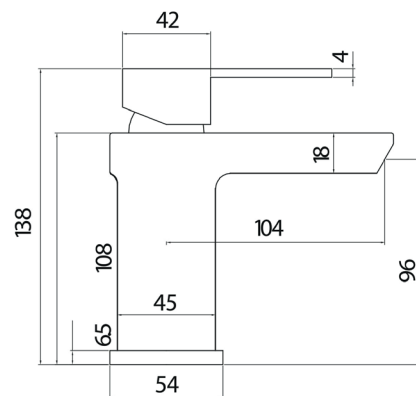

PRODUCT DATA SHEET

Eve Mono Basin Mixer

Product Code: TAP111

SCUDO
BEAUTIFUL BATHROOMS

0330 124 7290

sales@scudo.co.uk - www.scudo.co.uk

Scudo is the trading name of Harrison Bathrooms Ltd. Whilst we endeavour to ensure that the product information is accurate we accept no liability for any information given. All images are for illustration purposes only. Product images and specification are subject to change. Measurement are in millimetres and are nominal.

Product Name	TAP111
Product Description	Mono Basin Mixer with Push Waste
Product Transportation	
Barcode	5060500641092
Country of origin	CH
Commodity code	8481801190
Product Measurements	
Product Weight (KG)	1.85
Product Width (mm)	54
Product Height (mm)	138
Product Depth (mm)	0
Product Length (mm)	0
Primary Packed Measurements	
Packaged Weight	1.757
Packed Length	255
Packed Width	170
Packed Height	85
Packaging Weights	
Card (kg)	0.218
Paper (kg)	8
Wood (kg)	n/a
Plastic (kg)	0.006
Compliance DOP	HBDOC007, HBDOC008

General Information	
Construction Material	Brass
Installation type	Mono Mixer
Colour / Finish	Chrome
Tap / Shower Attributes	
WRAS Approved	No
TMV Approved	No
Minimum Operating Pressure (bar)	0.2
Maximum Operating Pressure (bar)	5
Flexible Tails Included	Yes
Number of tap holes required	1
Handle Type	Lever
Swivel Spout	No
Inlet Connection	1/2" M10
Outlet Connection	N/a
Tap Hole Diameter (mm)	35
Tap Type description	Mono Mixer
Includes Waste	Yes
Valve / Cartridge Type	Plastic Cartridge
Cartridge Spare code	T8702-08
Flow Rates	
0.2bar (l/min)	2.5
0.5bar (l/min)	6.7
1bar (l/min)	9.7
2bar (l/min)	14.2
3bar (l/min)	17.4