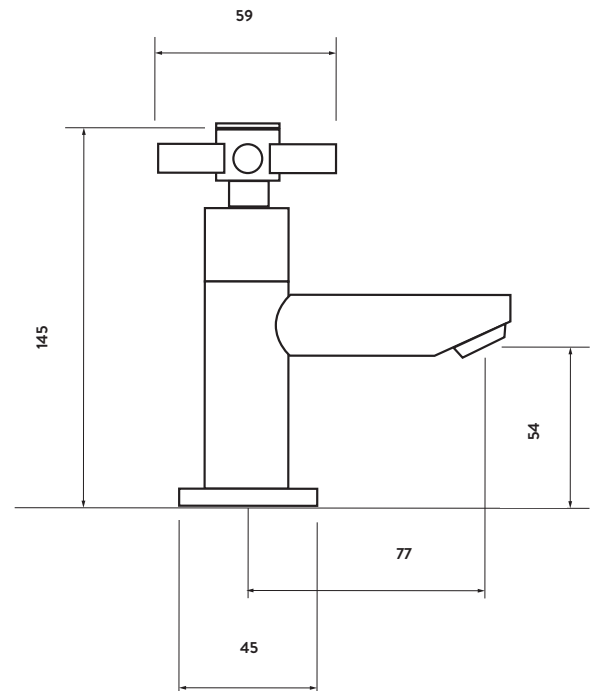

PRODUCT DATA SHEET

Kross Basin Taps

Product Code: TAP134

SCUDO
BEAUTIFUL BATHROOMS

0330 124 7290

sales@scudo.co.uk - www.scudo.co.uk

Scudo is the trading name of Harrison Bathrooms Ltd. Whilst we endeavour to ensure that the product information is accurate we accept no liability for any information given. All images are for illustration purposes only. Product images and specification are subject to change. Measurement are in millimetres and are nominal.

Product Name	TAP134
Product Description	Basin Taps
Product Transportation	
Barcode	5060500641207
Country of origin	CH
Commodity code	8481801190
Product Measurements	
Product Weight (KG)	1.29
Product Width (mm)	45
Product Height (mm)	145
Product Depth (mm)	0
Product Length (mm)	0
Primary Packed Measurements	
Packaged Weight	0.001
Packed Length	29
Packed Width	16
Packed Height	6.5
Packaging Weights	
Card (kg)	0.218
Paper (kg)	8
Wood (kg)	n/a
Plastic (kg)	0.006
Compliance DOP	HBDOC007, HBDOC008

General Information	
Construction Material	Brass
Installation type	Pillar Taps
Colour / Finish	Chrome
Tap / Shower Attributes	
WRAS Approved	No
TMV Approved	No
Minimum Operating Pressure (bar)	0.2
Maximum Operating Pressure (bar)	5
Flexible Tails Included	No
Number of tap holes required	2
Handle Type	Cross Top
Swivel Spout	No
Inlet Connection	1/2 BSP
Outlet Connection	N/a
Tap Hole Diameter (mm)	32
Tap Type description	BIB
Includes Waste	No
Valve / Cartridge Type	Screw Down Cartridge
Cartridge Spare code	T7808-08
Flow Rates	
0.2bar (l/min)	4.3
0.5bar (l/min)	7.7
1bar (l/min)	11.2
2bar (l/min)	16.3
3bar (l/min)	20