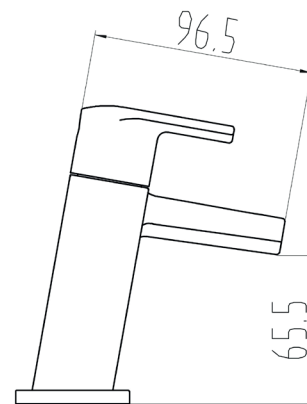

## Leo Mono Basin Mixer

Product Code: TAP231

0330 124 7290

sales@scudo.co.uk - www.scudo.co.uk

**SCUDO**  
BEAUTIFUL BATHROOMS

Scudo is the trading name of Harrison Bathrooms Ltd. Whilst we endeavour to ensure that the product information is accurate we accept no liability for any information given. All images are for illustration purposes only. Product images and specification are subject to change. Measurement are in millimetres and are nominal.

Product Name	TAP231
Product Description	Mono Basin Mixer with Push Waste
<b>Product Transportation</b>	
Barcode	5060500649630
Contry of origin	CH
Comodity code	8481801190
<b>Product Measurements</b>	
Product Weight (KG)	1.44
Product Width (mm)	54
Product Height (mm)	145
Product Depth (mm)	0
Product Length (mm)	149.5
<b>Primary Packed Measurements</b>	
Packaged Weight	1.6
Packed Length	25.5
Packed Width	17
Packed Height	8
<b>Packaging Weights</b>	
Card (kg)	0.218
Paper (kg)	8
Wood (kg)	n/a
Plastic (kg)	0.006
Compliance DOP	HBDOC007 , HBDOC008

<b>General Information</b>	
Construction Material	Brass
Installation type	Mono Mixer
Colour / Finish	Chrome
<b>Tap / Shower Attributes</b>	
WRAS Approved	Yes
TMV Approved	No
Minimum Operating Pressure (bar)	0.2
Maximum Operating Pressure (bar)	5
Flexible Tails Included	Yes
Number of tap holes required	1
Handle Type	Lever
Swivel Spout	No
Inlet Connection	1/2" M10
Outlet Connection	N/a
Tap Hole Diameter (mm)	35
Tap Type description	Mono Mixer
Includes Waste	Yes
Valve / Cartridge Type	Plastic Cartridge
Cartridge Spare code	N/a
<b>Flow Rates</b>	
0.2bar (l/min)	3.8
0.5bar (l/min)	6.6
1bar (l/min)	9
2bar (l/min)	13.2
3bar (l/min)	16.5

**Dimensions**  
(measurements in mm)