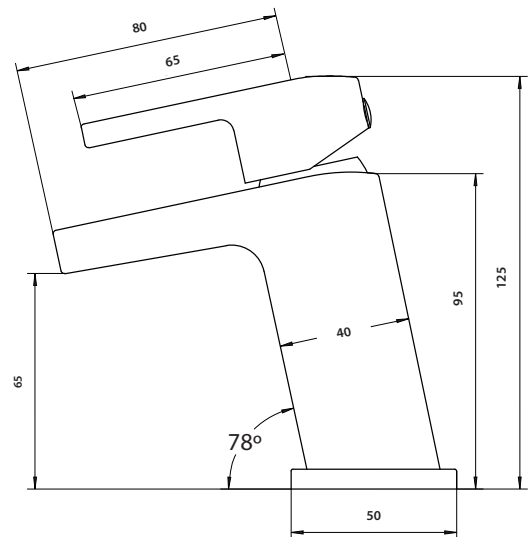

PRODUCT DATA SHEET

Leo Mini Mono Basin Mixer with Push Waste

Product Code: TAP238

SCUDO
BEAUTIFUL BATHROOMS

0330 124 7290

sales@scudo.co.uk - www.scudo.co.uk

Scudo is the trading name of Harrison Bathrooms Ltd. Whilst we endeavour to ensure that the product information is accurate we accept no liability for any information given. All images are for illustration purposes only. Product images and specification are subject to change. Measurement are in millimetres and are nominal.

Product Name	TAP238
Product Description	Mini Mono Basin Mixer with Push Waste
Product Transportation	
Barcode	5060500649623
Country of origin	CH
Commodity code	8481801190
Product Measurements	
Product Weight (KG)	1.1
Product Width (mm)	50
Product Height (mm)	125
Product Depth (mm)	0
Product Length (mm)	122
Primary Packed Measurements	
Packaged Weight	1.26
Packed Length	25.5
Packed Width	17
Packed Height	8
Packaging Weights	
Card (kg)	0.218
Paper (kg)	8
Wood (kg)	n/a
Plastic (kg)	0.006
Compliance DOP	HBDOC007, HBDOC008

General Information	
Construction Material	Brass
Installation type	Mono Mixer
Colour / Finish	Chrome
Tap / Shower Attributes	
WRAS Approved	Yes
TMV Approved	No
Minimum Operating Pressure (bar)	0.2
Maximum Operating Pressure (bar)	5
Flexible Tails Included	Yes
Number of tap holes required	1
Handle Type	Lever
Swivel Spout	No
Inlet Connection	1/2" M10
Outlet Connection	N/a
Tap Hole Diameter (mm)	35
Tap Type description	Mono Mixer
Includes Waste	Yes
Valve / Cartridge Type	Plastic Cartridge
Cartridge Spare code	N/a
Flow Rates	
0.2bar (l/min)	3.5
0.5bar (l/min)	6.3
1bar (l/min)	8.1
2bar (l/min)	12.5
3bar (l/min)	15.7