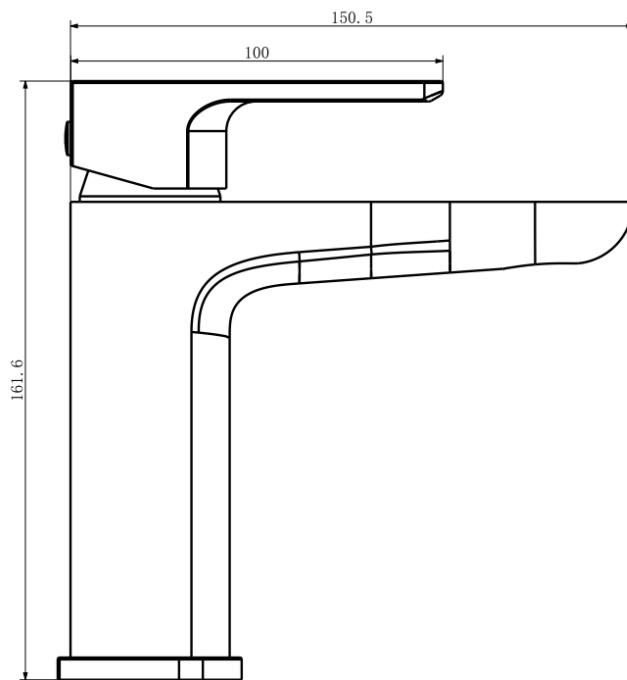

TAP300KCP-Kolt Mono Basin Mixer Chrome**BAR CODE:** 5055681461195**COLOUR:** CHROME**WEIGHT:****NET** 1.18 kg (tap only)**GROSS** 1.62 kg**STANDARDS:** BS EN 200**NOTES:****SUITABLE FOR PRESSURES BETWEEN 0.5-10BAR****Flow Rate:**

0.2 bar	0.5 bar	1 bar	2 bar	3 bar
4.4 L	8.2 L	11.8 L	17.1L	20.8 L

**BOX SIZE 175X159X77**