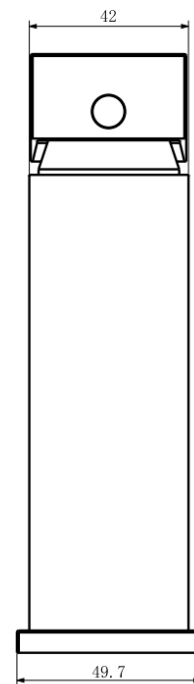

TAP300KCP-Kolt Mono Basin Mixer Chrome**BAR CODE:** 5055681461195**COLOUR:** CHROME**WEIGHT:****NET** 1.18 kg (tap only)**GROSS** 1.62 kg**STANDARDS:** BS EN 200**NOTES:****SUITABLE FOR PRESSURES BETWEEN 0.5-10BAR****Flow Rate:**

0.2 bar	0.5 bar	1 bar	2 bar	3 bar
4.4 L	8.2 L	11.8 L	17.1L	20.8 L

**BOX SIZE 175X159X77**