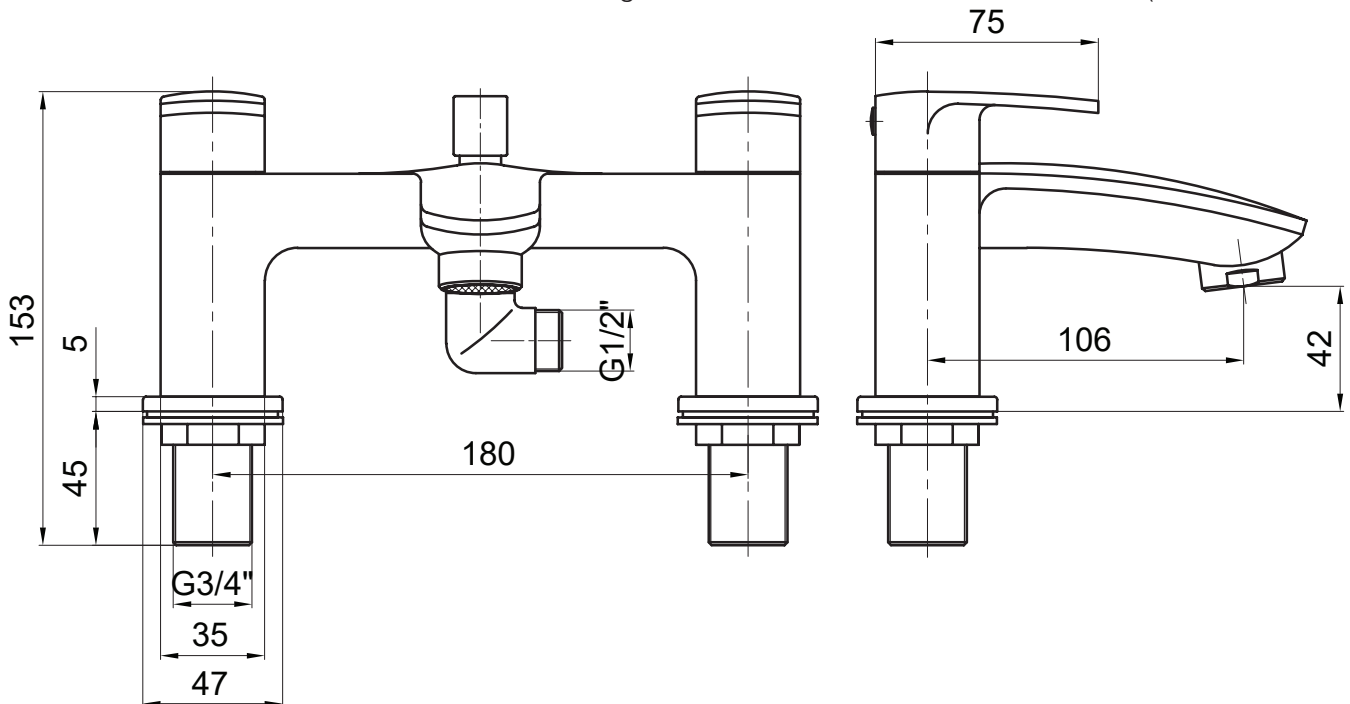

Technical Data Sheet

Avid Bath Shower Mixer - TAV42

TAVISTOCK
inspiring bathrooms

No.	Description	Code	Fixings Included
1	Avid Bath Shower Mixer	TAV42	YES

Min Pressure:	0.2bar
0.2bar	7.5 litres / min
0.3bar	10 litres / min
0.4bar	11.5 litres / min
0.5bar	13 litres / min
1bar	18.5 litres / min
2bar	26.5 litres / min

Dimensions - TTR42

Diagrams not to scale. All dimensions in mm (tolerance of +/-5mm)

*Dimensions are subject to change, customers are advised to measure actual product before commencing installation.

FAQs

Does the tap come fitted with an aerator? Yes.

What size plumbing fittings are needed for the threaded legs? This product will work with standard 3/4" plumbing fittings.