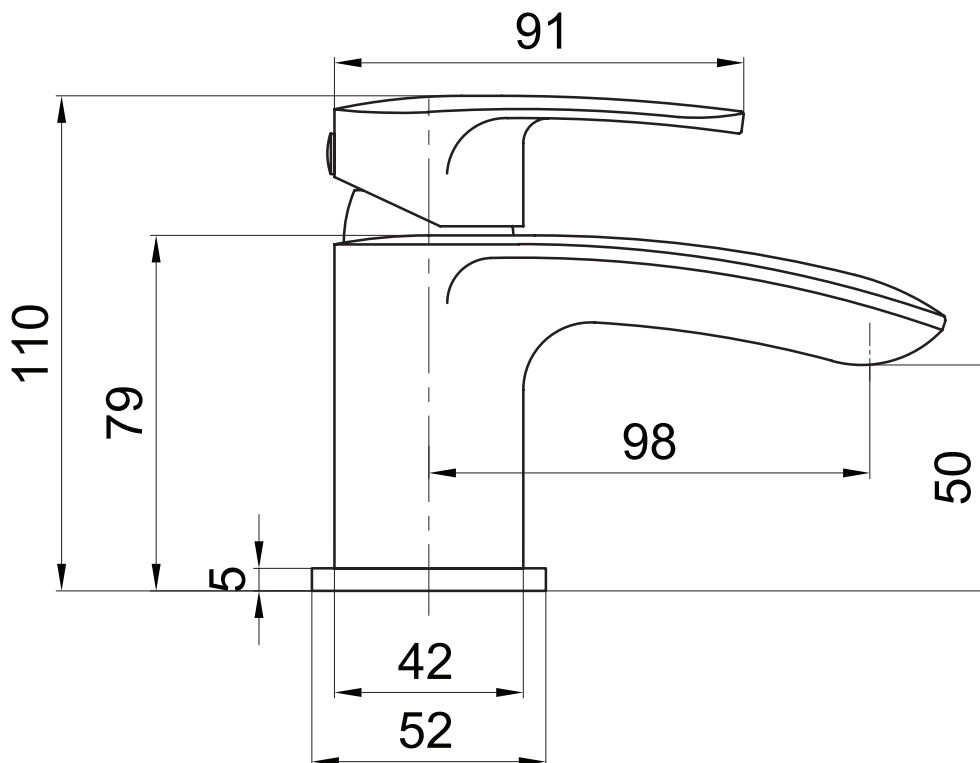

Technical Data Sheet

Avid Mini Basin Mixer - TAV61

TAVISTOCK
inspiring bathrooms

No.	Description	Code	Fixings Included
1	Avid Mini Basin Mixer	TAV61	YES

Min Pressure:	0.2bar
0.1bar	5.7 litres / min
0.2bar	7.1 litres / min
0.3bar	8.4 litres / min
0.4bar	9.6 litres / min
0.5bar	10.7 litres / min
1bar	14.5 litres / min
2bar	19.5 litres / min
3bar	23.3 litres / min

Dimensions

Diagrams not to scale. All dimensions in mm (tolerance of +/-5mm)

*Dimensions are subject to change, customers are advised to measure actual product before commencing installation.

FAQs

What is the size of the tap tail connection? The tap tails have a standard 1/2" BSP fixing.

What bore is the tap tail? The tails have a 10mm internal bore.

What length are the tap tails? The tails are 300mm in length.

Does the tap come fitted with an aerator? Yes, with an extra aerator and housing supplied in the box