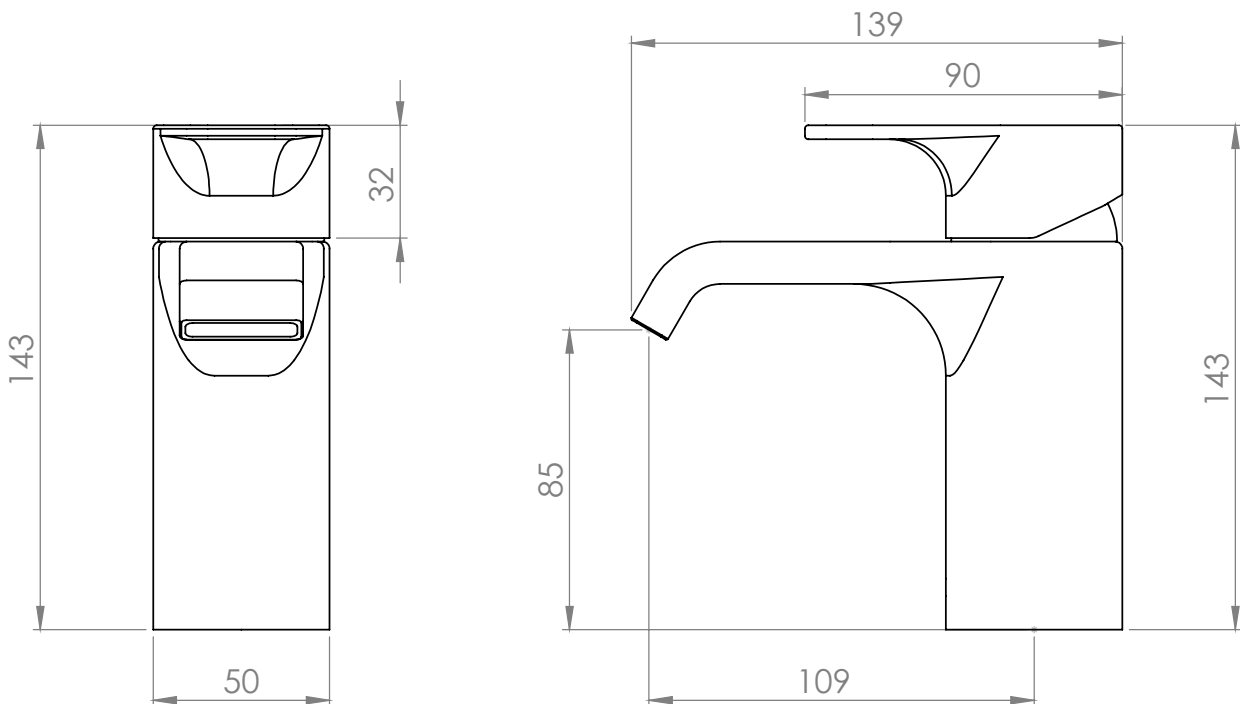

# Technical Data Sheet

Blaze Basin Mixer - TBL11

**TAVISTOCK**  
inspiring bathrooms

No.	Description	Code	Fixings Included
1	Blaze Basin Mixer	TBL11	YES

Min Pressure:	0.3bar
0.1bar	6.2 litres / min
0.3bar	8.0 litres / min
0.4bar	9.8 litres/min
0.5bar	10.8 litres / min
1bar	15.2 litres / min
2bar	22.7 litres / min
3bar	27.6 litres / min

## Dimensions - TBL11

Diagrams not to scale. All dimensions in mm (tolerance of +/-5mm)

\*Dimensions are subject to change, customers are advised to measure actual product before commencing installation.

## FAQs

**What is the size of the tap tail connection?** The tap tails have a standard 1/2" BSP fixing.

**What bore is the tap tail?** The tails have a 10mm internal bore.

**What length are the tap tails?** The tails are 300mm in length.