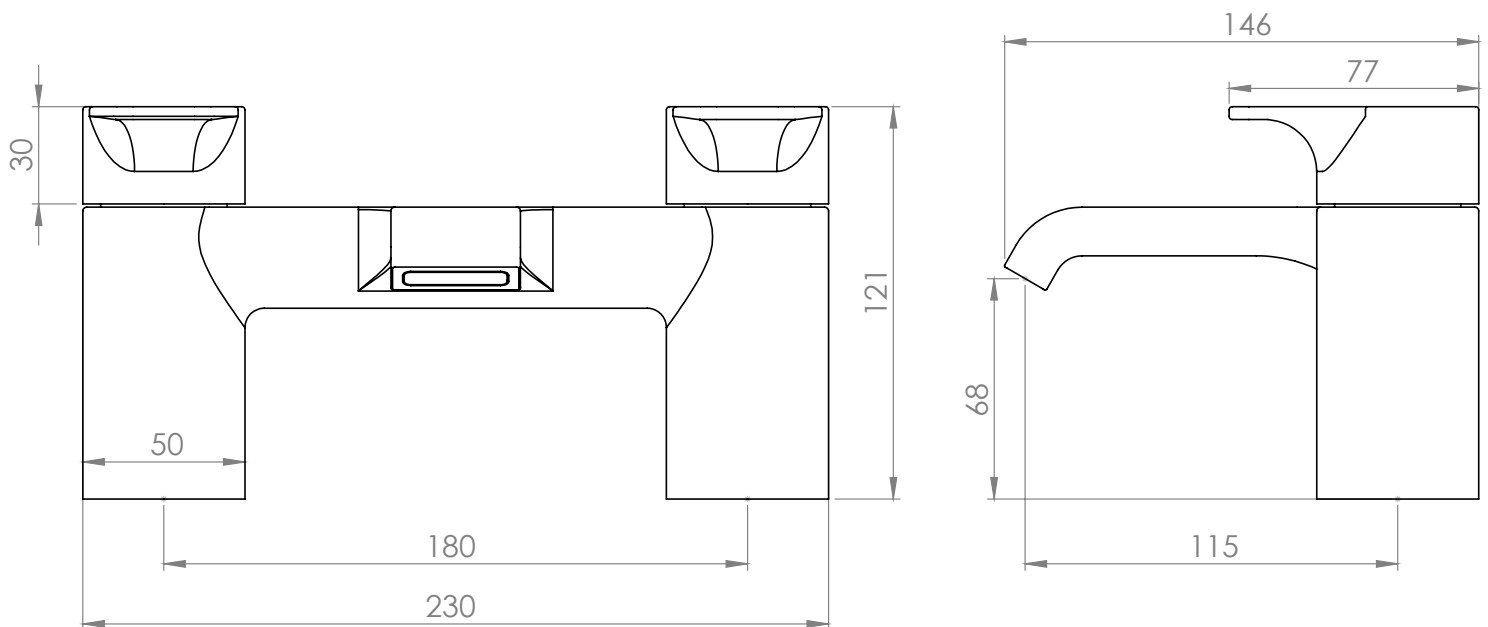

# Technical Data Sheet

Blaze Bath Filler - TBL32

**TAVISTOCK**  
inspiring bathrooms

No.	Description	Code	Fixings Included
1	Blaze Bath Filler	TBL32	YES

Min Pressure:	0.3bar
0.1bar	18.2 litres / min
0.3bar	22.4 litres / min
0.4bar	26.8 litres / min
0.5bar	31.1 litres / min
1bar	44.3 litres / min
2bar	62.1 litres / min
3bar	77.6 litres / min

## Dimensions - TBL32

Diagrams not to scale. All dimensions in mm (tolerance of +/-5mm)

\*Dimensions are subject to change, customers are advised to measure actual product before commencing installation.

## FAQs

**Does the tap come fitted with an aerator?** Yes.

**What size plumbing fittings are needed for the threaded legs?** This product will work with standard 3/4" plumbing fittings.