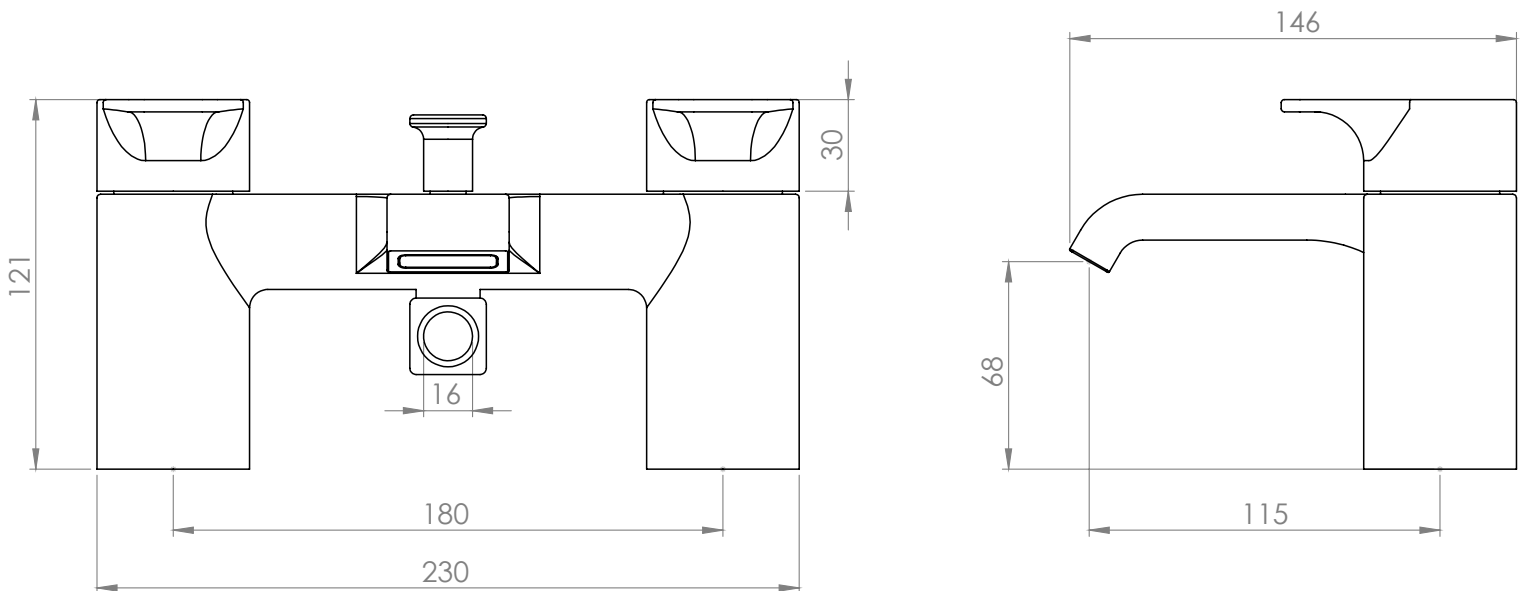

## Blaze Bath Shower Mixer - TBL42

No.	Description	Code	Fixings Included
1	Blaze Signal Bath Shower Mixer	TBL42	YES

Min Pressure:	0.3bar
0.1bar	11.4 litres / min
0.3bar	14.5 litres / min
0.4bar	16.7 litres / min
0.5bar	19.1 litres / min
1bar	27.4 litres / min
2bar	38.2 litres / min
3bar	49.1 litres / min

### Dimensions - TBL42

Diagrams not to scale. All dimensions in mm (tolerance of +/-5mm)

\*Dimensions are subject to change, customers are advised to measure actual product before commencing installation.

### FAQs

**Does the tap come fitted with an aerator?** Yes.

**What size plumbing fittings are needed for the threaded legs?** This product will work with standard 3/4" plumbing fittings.