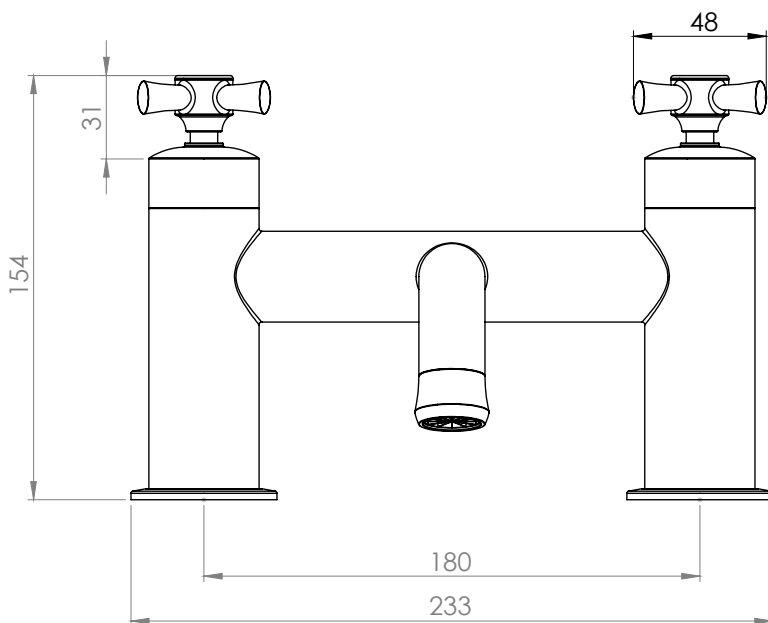

## Cheltenham Bath Filler - TCM32

**TAVISTOCK**  
inspiring bathrooms

No.	Description	Code	Fixings Included
1	Cheltenham Bath Filler	TCM32	YES

Min Pressure:	0.3bar
0.2bar	9.3 litres / min
0.3bar	11.7 litres / min
0.4bar	13.5 litres / min
0.5bar	15.1 litres / min
1bar	21.5 litres / min
2bar	30.5 litres / min

### Dimensions - TCM32

Diagrams not to scale. All dimensions in mm (tolerance of +/-5mm)

\*Dimensions are subject to change, customers are advised to measure actual product before commencing installation.

### FAQs

**Does the tap come fitted with an aerator?** Yes.

**What size plumbing fittings are needed for the threaded legs?** This product will work with standard 3/4" plumbing fittings.