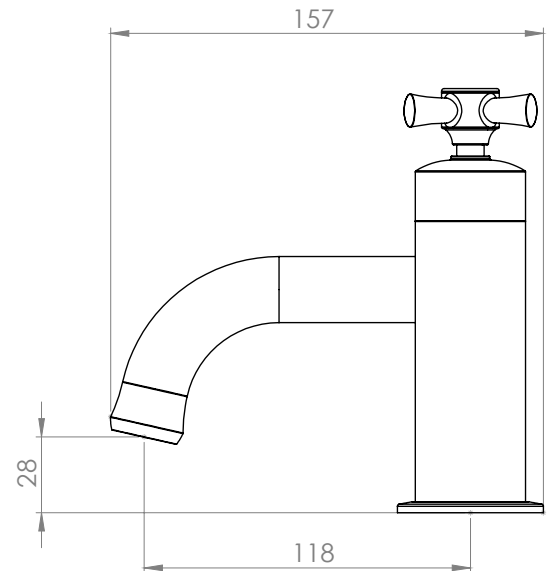

## Cheltenham Bath Filler - TCM32

**TAVISTOCK**  
inspiring bathrooms

No.	Description	Code	Fixings Included
1	Cheltenham Bath Filler	TCM32	YES

Min Pressure:	0.3bar
0.2bar	9.3 litres / min
0.3bar	11.7 litres / min
0.4bar	13.5 litres / min
0.5bar	15.1 litres / min
1bar	21.5 litres / min
2bar	30.5 litres / min

### Dimensions - TCM32

Diagrams not to scale. All dimensions in mm (tolerance of +/-5mm)

\*Dimensions are subject to change, customers are advised to measure actual product before commencing installation.

### FAQs

**Does the tap come fitted with an aerator?** Yes.

**What size plumbing fittings are needed for the threaded legs?** This product will work with standard 3/4" plumbing fittings.