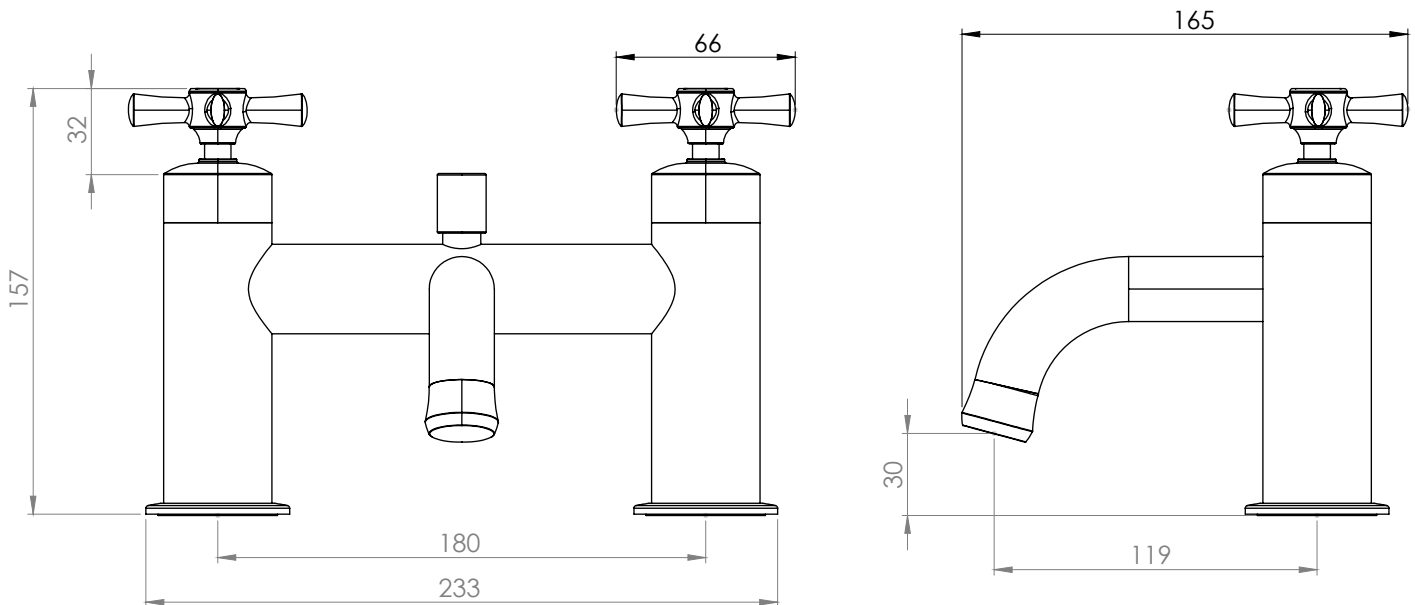

Technical Data Sheet

Cheltenham Bath Shower Mixer - TCM42

TAVISTOCK
inspiring bathrooms

No.	Description	Code	Fixings Included
1	Cheltenham Bath Shower Mixer	TCM42	YES

Min Pressure:	0.3bar
0.2bar	10.8 litres / min
0.3bar	12.9 litres / min
0.4bar	14.7 litres / min
0.5bar	16.6 litres / min
1bar	23.1 litres / min
2bar	32.0 litres / min

Dimensions - TCM42

Diagrams not to scale. All dimensions in mm (tolerance of +/-5mm)

*Dimensions are subject to change, customers are advised to measure actual product before commencing installation.

FAQs

Does the tap come fitted with an aerator? Yes.

What size plumbing fittings are needed for the threaded legs? This product will work with standard 3/4" plumbing fittings.