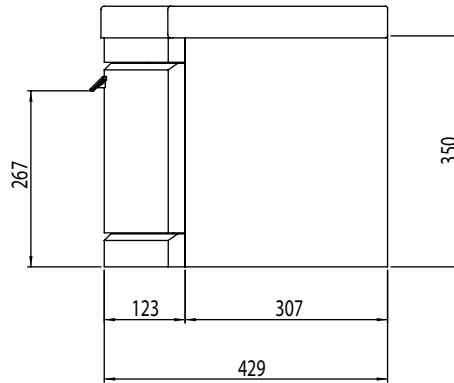

Technical Data Sheet

TEMPO 650mm Wall Mounted Unit

Whats in the box: 1x TE650Wx + Fixings

TAVISTOCK
inspiring bathrooms

*Reference basin TDS for further info

Diagrams not to scale
All dimensions in mm
tolerance of +/-5mm

Materials

Carcass: 16mm Painted MDF

Fascia Components: 18mm Painted MDF

**Dimensions are subject to change, customers are advised to measure actual product before commencing installation.

***Fixing point dimensions are for guidance only/the positions of wall fixing must be checked when product is received.

Extra Dimensions

Internal Drawer Depth - Front to Back:	290mm
Internal Drawer Height:	80mm
Internal Drawer Width:	530mm
Drawer Cut Out (W&D):	155mm x 220mm

FAQs

Q: How big is the plumbing void?	A: No plumbing void, open back to receive pipework straight from wall.
Q: How far apart are the hole centres for the handles?	A: 76mm
Q: Are the handles fitted?	A: No, holes need drilling. Please refer to handle template provided.
Q: Are the runners soft close?	A: The runners are both soft close and quick release.
Q: How deep is the unit when the drawers are fully open?	A: Approx: 360mm.
Q: Can the drawers be adjusted?	A: The drawers can be adjusted as detailed in the supplied instructions.
Q: What is the interior finish of the unit?	A: The unit interior finish is dark grey except for the side panels which match the exterior finish.