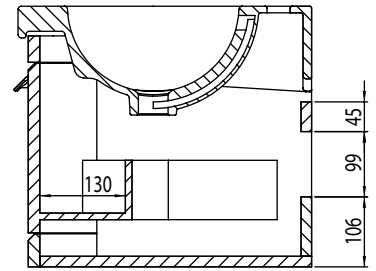

Technical Data Sheet

TEMPO 650mm Wall Mounted Unit

Whats in the box: 1x TE650Wx + Fixings

TAVISTOCK
inspiring bathrooms

*Reference basin TDS for further info

Diagrams not to scale
All dimensions in mm
tolerance of +/-5mm

Materials

Carcass: 16mm Painted MDF

Fascia Components: 18mm Painted MDF

**Dimensions are subject to change, customers are advised to measure actual product before commencing installation.

***Fixing point dimensions are for guidance only/the positions of wall fixing must be checked when product is received.

Extra Dimensions

Internal Drawer Depth - Front to Back:	290mm
Internal Drawer Height:	80mm
Internal Drawer Width:	530mm
Drawer Cut Out (W&D):	155mm x 220mm

FAQs

Q: How big is the plumbing void?	A: No plumbing void, open back to receive pipework straight from wall.
Q: How far apart are the hole centres for the handles?	A: 76mm
Q: Are the handles fitted?	A: No, holes need drilling. Please refer to handle template provided.
Q: Are the runners soft close?	A: The runners are both soft close and quick release.
Q: How deep is the unit when the drawers are fully open?	A: Approx: 360mm.
Q: Can the drawers be adjusted?	A: The drawers can be adjusted as detailed in the supplied instructions.
Q: What is the interior finish of the unit?	A: The unit interior finish is dark grey except for the side panels which match the exterior finish.