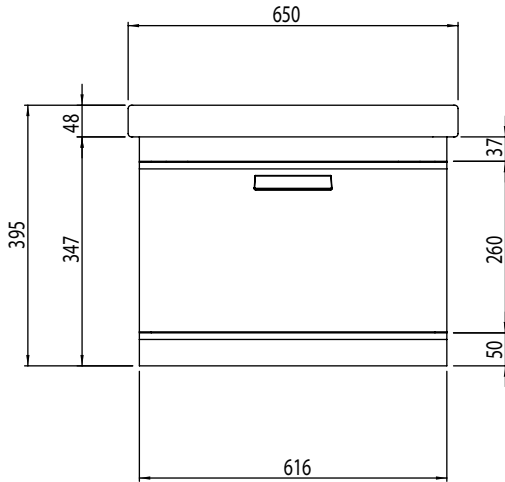

Technical Data Sheet

TEMPO 650mm Wall Mounted Unit

Whats in the box: 1x TE650Wx + Fixings

TAVISTOCK
inspiring bathrooms

*Reference basin TDS for further info

Diagrams not to scale
All dimensions in mm
tolerance of +/-5mm

Materials

Carcass: 16mm Painted MDF

Fascia Components: 18mm Painted MDF

**Dimensions are subject to change, customers are advised to measure actual product before commencing installation.

***Fixing point dimensions are for guidance only/the positions of wall fixing must be checked when product is received.

Extra Dimensions

Internal Drawer Depth - Front to Back:	290mm
Internal Drawer Height:	80mm
Internal Drawer Width:	530mm
Drawer Cut Out (W&D):	155mm x 220mm

FAQs

Q: How big is the plumbing void?	A: No plumbing void, open back to receive pipework straight from wall.
Q: How far apart are the hole centres for the handles?	A: 76mm
Q: Are the handles fitted?	A: No, holes need drilling. Please refer to handle template provided.
Q: Are the runners soft close?	A: The runners are both soft close and quick release.
Q: How deep is the unit when the drawers are fully open?	A: Approx: 360mm.
Q: Can the drawers be adjusted?	A: The drawers can be adjusted as detailed in the supplied instructions.
Q: What is the interior finish of the unit?	A: The unit interior finish is dark grey except for the side panels which match the exterior finish.