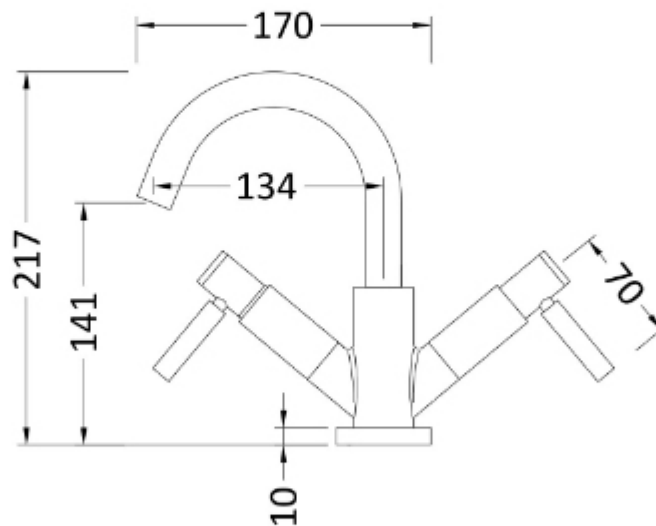

Sales Code: TEL315

Description: Tec Lever Mono Small Swivel Spout Waste

Product Dimensions

Height (mm):	217
Width (mm):	260
Depth (mm):	175
Length (mm):	
Nett Weight (kg):	2.42

Packaging Dimensions

Height (mm):	130
Width (mm):	185
Depth (mm):	275
Gross Weight (kg):	2.42

Packaging Data

Box Colour:	White Cardboard Box
Box Qty:	1
Label Size:	100 x 50
Label Colour:	White Label
Label Qty:	2

Outer Box Dimensions (If Applicable)

Height (mm):	410
Width (mm):	557
Depth (mm):	295
Length (mm):	
Gross Weight (kg):	19
Barcode:	5055146167945

Product Details

Country of Origin:	United Kingdom
Fitting Instruction:	No
Product Material:	Brass
Control Type:	Manual
Waste Included:	Waste Included
Waste Type:	Push Button
WRAS Approval: Yes	Approval No: 2204064
Valve/Cartridge Type:	1/4 Turn Ceramic Disc
Colour/Finish:	Chrome
Mount Type:	Deck
Operating Pressure (bar):	0.1
Flow Rates: (Litres Per Min)	0.1 bar: 3 0.5 bar: 16 1 bar: 22 2 bar: 31 3 bar: 38
Pipe Size:	15 mm
Pipe Centres:	N/A