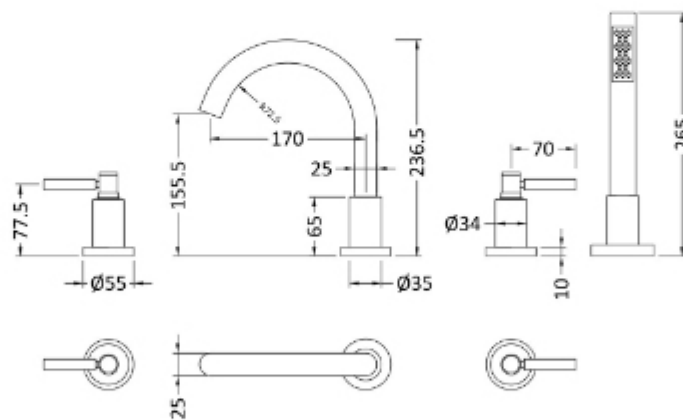

Sales Code: TEL334S

Description: Tec 4 Tap Hole Bath Mixer

Product Dimensions

Height (mm):	
Width (mm):	
Depth (mm):	
Length (mm):	
Nett Weight (kg):	0.1

Packaging Dimensions

Height (mm):	550
Width (mm):	550
Depth (mm):	550
Gross Weight (kg):	0.1

Packaging Data

Box Colour:	
Box Qty:	0
Label Size:	0 x 0
Label Colour:	
Label Qty:	0

Outer Box Dimensions (If Applicable)

Height (mm):	
Width (mm):	
Depth (mm):	
Length (mm):	
Gross Weight (kg):	
Barcode:	5055275888766

Product Details

Country of Origin:				
Fitting Instruction:	Yes			
Product Material:				
Control Type:				
Waste Included:				
Waste Type:				
WRAS Approval:	Approval No:			
Valve/Cartridge Type:				
Colour/Finish:				
Mount Type:				
Operating Pressure (bar):				
Flow Rates: (Litres Per Min) 0.1 bar:	0.5 bar:	1 bar:	2 bar:	3 bar:
Pipe Size:				
Pipe Centres:				