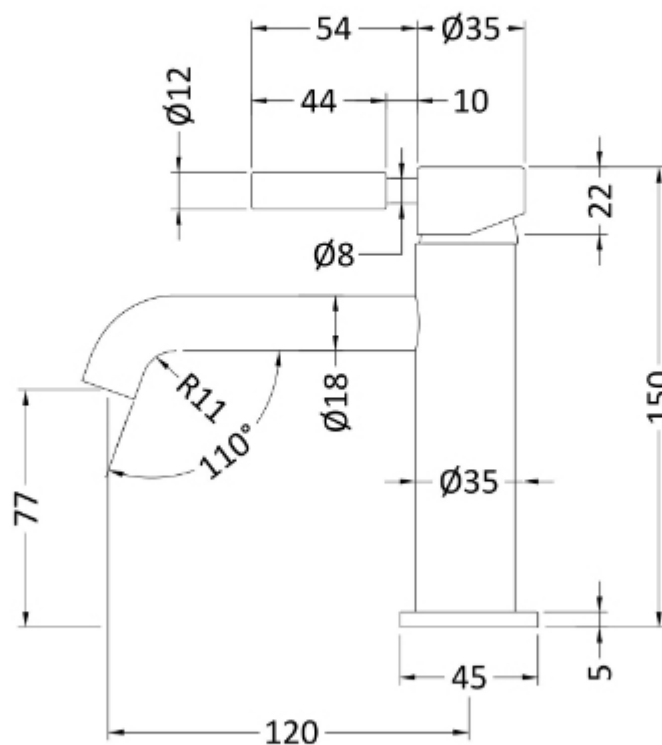

Sales Code: TEL405

Description: Tec Mono Basin Mixer W Waste & Lever

Product Dimensions

Height (mm):	150
Width (mm):	45
Depth (mm):	145
Length (mm):	
Nett Weight (kg):	2.5

Packaging Dimensions

Height (mm):	130
Width (mm):	185
Depth (mm):	275
Gross Weight (kg):	2.5

Packaging Data

Box Colour:	
Box Qty:	0
Label Size:	0 x 0
Label Colour:	
Label Qty:	0

Outer Box Dimensions (If Applicable)

Height (mm):	
Width (mm):	
Depth (mm):	
Length (mm):	
Gross Weight (kg):	
Barcode:	5056678462355

Product Details

Country of Origin:	United Kingdom
Fitting Instruction:	No
Product Material:	
Control Type:	
Waste Included:	Waste Included
Waste Type:	
WRAS Approval: Yes	Approval No: 250602035
Valve/Cartridge Type:	
Colour/Finish:	Matt Black
Mount Type:	

Operating Pressure (bar):	
Flow Rates: (Litres Per Min)	0.1 bar: 0.5 bar: 5.1 1 bar: 7 2 bar: 9.8 3 bar: 12
Pipe Size:	
Pipe Centres:	