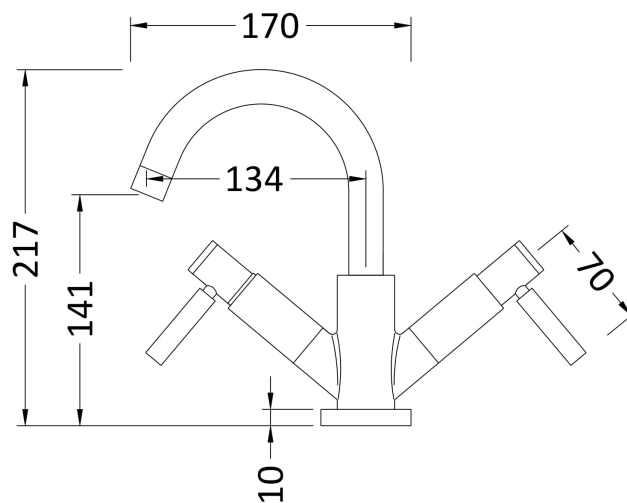

Sales Code: TEL415

Description: Tec Lever Mono Small Swivel Spout Waste

Product Dimensions

Height (mm):	217
Width (mm):	260
Depth (mm):	175
Length (mm):	
Nett Weight (kg):	2.42

Packaging Dimensions

Height (mm):	130
Width (mm):	185
Depth (mm):	275
Gross Weight (kg):	2.42

Packaging Data

Box Colour:	White Cardboard Box
Box Qty:	1
Label Size:	100 x 50
Label Colour:	White Label
Label Qty:	2

Outer Box Dimensions (If Applicable)

Height (mm):	
Width (mm):	
Depth (mm):	
Length (mm):	
Gross Weight (kg):	19
Barcode:	5056462673653

Product Details

Country of Origin:	United Kingdom
Fitting Instruction:	No
Product Material:	Brass
Control Type:	Manual
Waste Included:	Waste Included
Waste Type:	Push Button
WRAS Approval: Yes	Approval No: 2204064
Valve/Cartridge Type:	1/4 Turn Ceramic Disc
Colour/Finish:	Matt Black
Mount Type:	Deck
Operating Pressure (bar):	0.1

Flow Rates: (Litres Per Min)	0.1 bar: 3	0.5 bar: 16	1 bar: 22	2 bar: 31	3 bar: 38
Pipe Size:	15 mm (1/2" Bsp)				
Pipe Centres:	N/A				