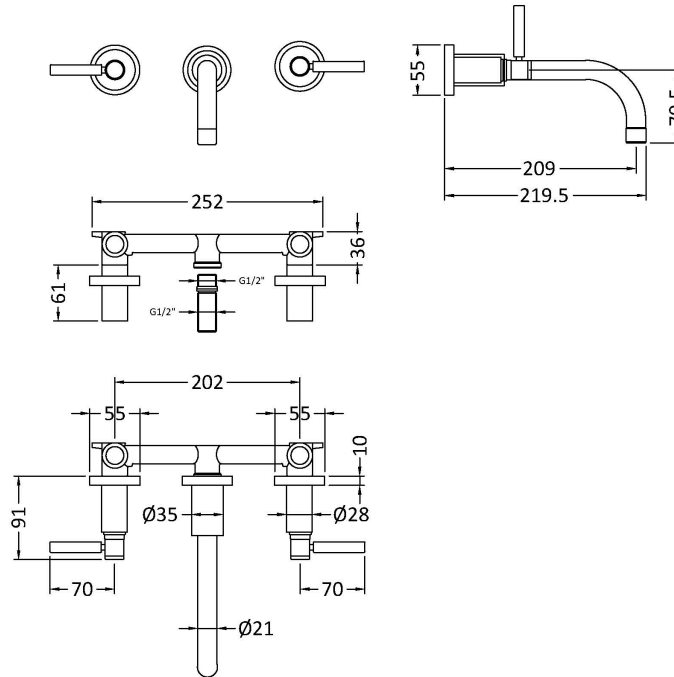

### Product Dimensions

Height (mm):	106
Width (mm):	320
Depth (mm):	260
Length (mm):	
Nett Weight (kg):	2.21

### Packaging Dimensions

Height (mm):	140
Width (mm):	180
Depth (mm):	350
Gross Weight (kg):	2.21

### Outer Box Dimensions (If Applicable)

Height (mm):	
Width (mm):	
Depth (mm):	
Length (mm):	
Gross Weight (kg):	18
Barcode:	5056462673684

### Product Details

Country of Origin:	United Kingdom
Fitting Instruction:	No
Product Material:	Brass
Control Type:	Manual
Waste Included:	Waste Not Included
Waste Type:	Not Applicable
WRAS Approval: Yes	Approval No: 2204064
Valve/Cartridge Type:	1/4 Turn Ceramic Disc
Colour/Finish:	Matt Black
Mount Type:	Wall
Operating Pressure (bar):	0.1
Flow Rates: (Litres Per Min)	0.1 bar: 5    0.5 bar: 12    1 bar: 16    2 bar: 22    3 bar: 27
Pipe Size:	15 mm (1/2" Bsp)
Pipe Centres:	N/A