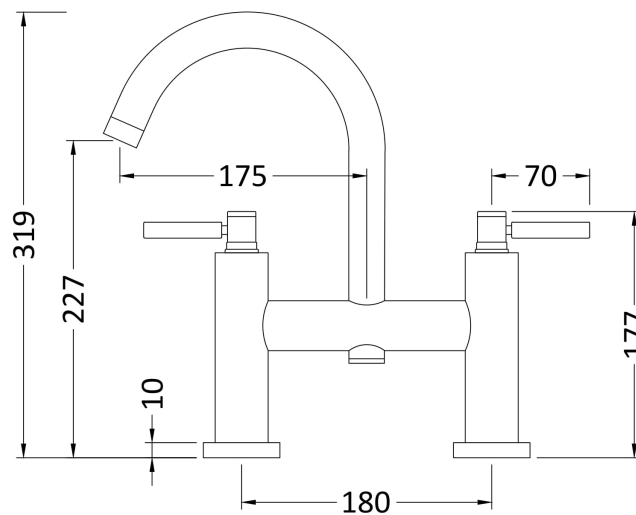

Sales Code: TEL453

Description: Tec Lever Bath Filler Small Swivel Spout

Product Dimensions

Height (mm):	320
Width (mm):	360
Depth (mm):	240
Length (mm):	
Nett Weight (kg):	3.03

Packaging Dimensions

Height (mm):	100
Width (mm):	235
Depth (mm):	265
Gross Weight (kg):	3.03

Packaging Data

Box Colour:	White Cardboard Box
Box Qty:	1
Label Size:	100 x 50
Label Colour:	White Label
Label Qty:	2

Outer Box Dimensions (If Applicable)

Height (mm):	310
Width (mm):	480
Depth (mm):	290
Length (mm):	
Gross Weight (kg):	18
Barcode:	5056462673714

Product Details

Country of Origin:	United Kingdom
Fitting Instruction:	No
Product Material:	Brass
Control Type:	Manual
Waste Included:	Waste Not Included
Waste Type:	Not Applicable
WRAS Approval: Yes	Approval No: 2204060
Valve/Cartridge Type:	1/4 Turn Ceramic Disc
Colour/Finish:	Matt Black
Mount Type:	Deck
Operating Pressure (bar):	0.2

Flow Rates: (Litres Per Min) 0.1 bar: 8 0.5 bar: 29 1 bar: 40 2 bar: 48 3 bar: 0

Pipe Size: 22 mm (3/4" Bsp)

Pipe Centres: 180 mm