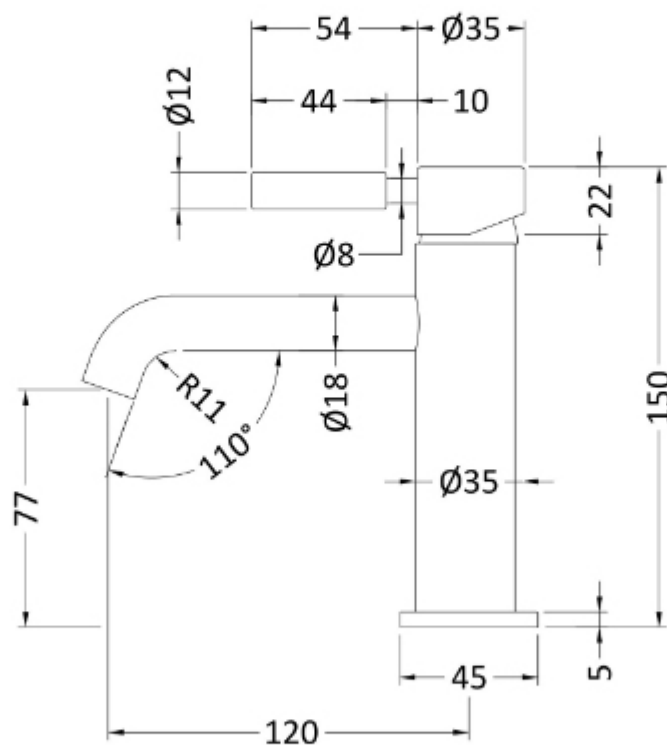

Sales Code: TEL805

Description: Tec Mono Basin Mixer W Waste & Lever

### Product Dimensions

Height (mm):	150
Width (mm):	45
Depth (mm):	145
Length (mm):	
Nett Weight (kg):	2.5

### Packaging Dimensions

Height (mm):	130
Width (mm):	185
Depth (mm):	275
Gross Weight (kg):	2.5

### Outer Box Dimensions (If Applicable)

Height (mm):	
Width (mm):	
Depth (mm):	
Length (mm):	
Gross Weight (kg):	
Barcode:	5056678462362