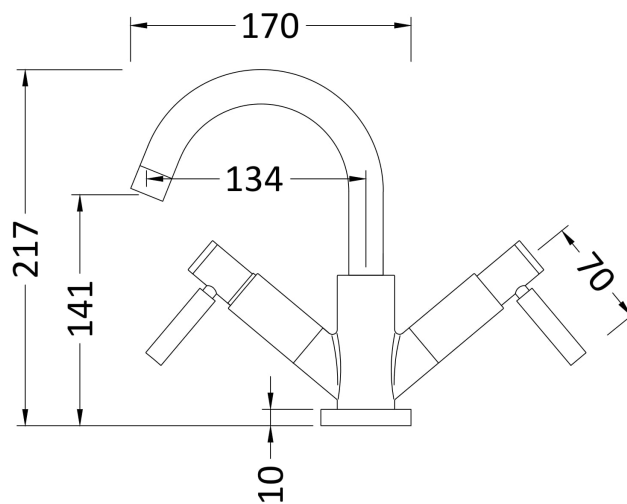

Sales Code: TEL815

Description: Tec Lever Mono Small Swivel Spout Waste

Product Dimensions

Height (mm):	217
Width (mm):	260
Depth (mm):	175
Length (mm):	
Nett Weight (kg):	2.42

Packaging Dimensions

Height (mm):	130
Width (mm):	185
Depth (mm):	275
Gross Weight (kg):	2.42

Packaging Data

Box Colour:	White Cardboard Box
Box Qty:	1
Label Size:	100 x 50
Label Colour:	White Label
Label Qty:	2

Outer Box Dimensions (If Applicable)

Height (mm):	
Width (mm):	
Depth (mm):	
Length (mm):	
Gross Weight (kg):	19
Barcode:	5056462673813

Product Details

Country of Origin:	United Kingdom
Fitting Instruction:	No
Product Material:	Brass
Control Type:	Manual
Waste Included:	Waste Included
Waste Type:	Push Button
WRAS Approval: Yes	Approval No: 2204064
Valve/Cartridge Type:	1/4 Turn Ceramic Disc
Colour/Finish:	Brushed Brass
Mount Type:	Deck
Operating Pressure (bar):	0.1

Flow Rates: (Litres Per Min)	0.1 bar: 3	0.5 bar: 16	1 bar: 22	2 bar: 31	3 bar: 38
Pipe Size:	15 mm (1/2" Bsp)				
Pipe Centres:	N/A				