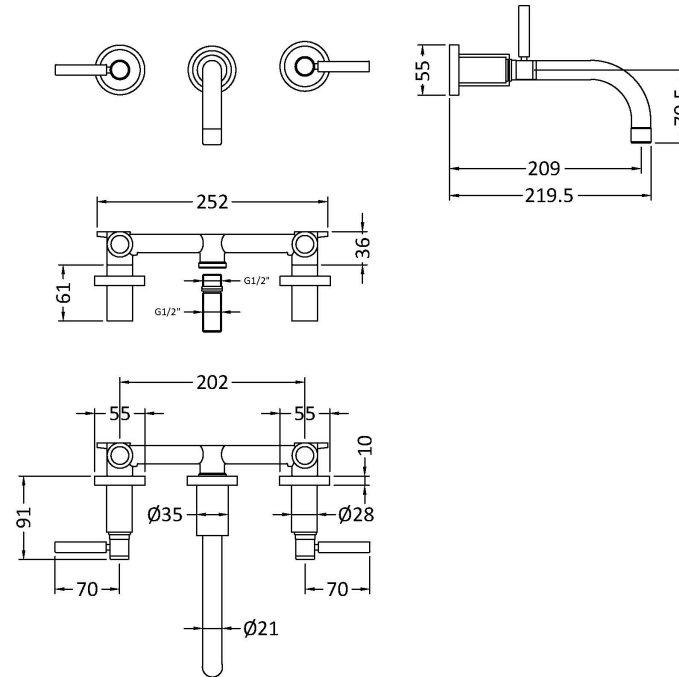

Sales Code: TEL817

Description: Tec Lever W/H Basin Mixer

Product Dimensions

Height (mm):	106
Width (mm):	320
Depth (mm):	260
Length (mm):	
Nett Weight (kg):	2.21

Packaging Dimensions

Height (mm):	140
Width (mm):	180
Depth (mm):	350
Gross Weight (kg):	2.21

Packaging Data

Box Colour:	White Cardboard Box
Box Qty:	1
Label Size:	100 x 50
Label Colour:	White Label
Label Qty:	2

Outer Box Dimensions (If Applicable)

Height (mm):	
Width (mm):	
Depth (mm):	
Length (mm):	
Gross Weight (kg):	18
Barcode:	5056462673844

Product Details

Country of Origin:	United Kingdom
Fitting Instruction:	No
Product Material:	Brass
Control Type:	Manual
Waste Included:	Waste Not Included
Waste Type:	Not Applicable
WRAS Approval: Yes	Approval No: 2204064
Valve/Cartridge Type:	1/4 Turn Ceramic Disc
Colour/Finish:	Brushed Brass
Mount Type:	Wall
Operating Pressure (bar):	0.1
Flow Rates: (Litres Per Min)	0.1 bar: 5 0.5 bar: 12 1 bar: 16 2 bar: 22 3 bar: 27
Pipe Size:	15 mm (1/2" Bsp)
Pipe Centres:	N/A