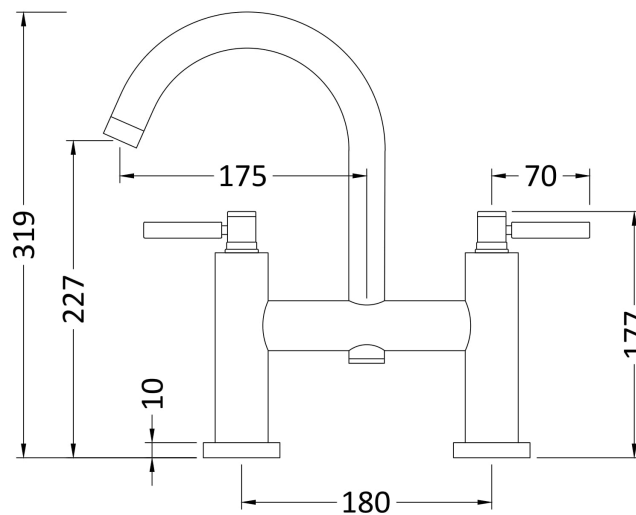

Sales Code: TEL853

Description: Tec Lever Bath Filler Small Swivel Spout

**Product Dimensions**

Height (mm):	320
Width (mm):	360
Depth (mm):	240
Length (mm):	
Nett Weight (kg):	3.03

**Packaging Dimensions**

Height (mm):	100
Width (mm):	235
Depth (mm):	265
Gross Weight (kg):	3.03

**Packaging Data**

Box Colour:	White Cardboard Box
Box Qty:	1
Label Size:	100 x 50
Label Colour:	White Label
Label Qty:	2

**Outer Box Dimensions (If Applicable)**

Height (mm):	310
Width (mm):	480
Depth (mm):	290
Length (mm):	
Gross Weight (kg):	18
Barcode:	5056462673875

**Product Details**

Country of Origin:	United Kingdom
Fitting Instruction:	No
Product Material:	Brass
Control Type:	Manual
Waste Included:	Waste Not Included
Waste Type:	Not Applicable
WRAS Approval: Yes	Approval No: 2204060
Valve/Cartridge Type:	1/4 Turn Ceramic Disc
Colour/Finish:	Brushed Brass
Mount Type:	Deck
Operating Pressure (bar):	0.2
Flow Rates: (Litres Per Min)	0.1 bar: 8    0.5 bar: 29    1 bar: 40    2 bar: 48    3 bar: 0
Pipe Size:	22 mm (3/4" Bsp)
Pipe Centres:	180 mm