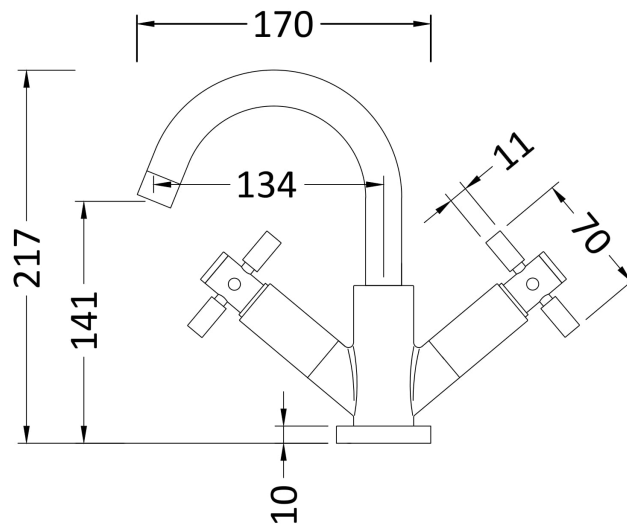

Sales Code: TEX315

Description: Tec Crosshead Mono Small S Spout & Wst

Product Dimensions

| | |
|-------------------|------|
| Height (mm): | 217 |
| Width (mm): | 230 |
| Depth (mm): | 175 |
| Length (mm): | |
| Nett Weight (kg): | 2.56 |

Packaging Dimensions

| | |
|--------------------|------|
| Height (mm): | 90 |
| Width (mm): | 175 |
| Depth (mm): | 270 |
| Gross Weight (kg): | 2.56 |

Packaging Data

| | |
|---------------|---------------------|
| Box Colour: | White Cardboard Box |
| Box Qty: | 1 |
| Label Size: | 100 x 50 |
| Label Colour: | White Label |
| Label Qty: | 2 |

Outer Box Dimensions (If Applicable)

| | |
|--------------------|---------------|
| Height (mm): | 410 |
| Width (mm): | 557 |
| Depth (mm): | 295 |
| Length (mm): | |
| Gross Weight (kg): | 20 |
| Barcode: | 5055146167822 |

| | | | | | |
|------------------------------|------------------|-------------|-----------|-----------|-----------|
| Flow Rates: (Litres Per Min) | 0.1 bar: 3 | 0.5 bar: 16 | 1 bar: 22 | 2 bar: 31 | 3 bar: 38 |
| Pipe Size: | 15 mm (1/2" Bsp) | | | | |
| Pipe Centres: | N/A | | | | |