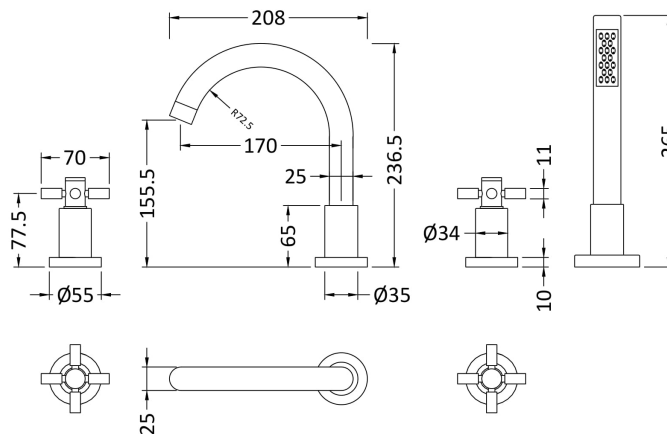

Sales Code: TEX334S

Description: Tec 4 Tap Hole Bath Mixer

Product Dimensions

Height (mm):	
Width (mm):	
Depth (mm):	
Length (mm):	
Nett Weight (kg):	0.1

Packaging Dimensions

Height (mm):	550
Width (mm):	550
Depth (mm):	550
Gross Weight (kg):	0.1

Packaging Data

Box Colour:	
Box Qty:	0
Label Size:	0 x 0
Label Colour:	
Label Qty:	0

Outer Box Dimensions (If Applicable)

Height (mm):	
Width (mm):	
Depth (mm):	
Length (mm):	
Gross Weight (kg):	
Barcode:	5055275866825

Product Details

Country of Origin:	
Fitting Instruction:	Yes
Product Material:	
Control Type:	
Waste Included:	
Waste Type:	
WRAS Approval:	Approval No:
Valve/Cartridge Type:	
Colour/Finish:	
Mount Type:	
Operating Pressure (bar):	
Flow Rates: (Litres Per Min)	0.1 bar: 0.5 bar: 1 bar: 2 bar: 3 bar:
Pipe Size:	
Pipe Centres:	