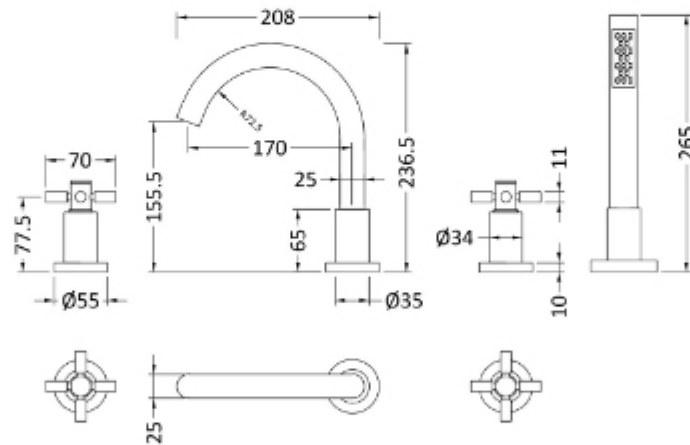

Sales Code: TEX334S

Description: Tec 4 Tap Hole Bath Mixer

### Product Dimensions

Height (mm):	
Width (mm):	
Depth (mm):	
Length (mm):	
Nett Weight (kg):	0.1

### Packaging Dimensions

Height (mm):	550
Width (mm):	550
Depth (mm):	550
Gross Weight (kg):	0.1

### Outer Box Dimensions (If Applicable)

Height (mm):	
Width (mm):	
Depth (mm):	
Length (mm):	
Gross Weight (kg):	
Barcode:	5055275866825