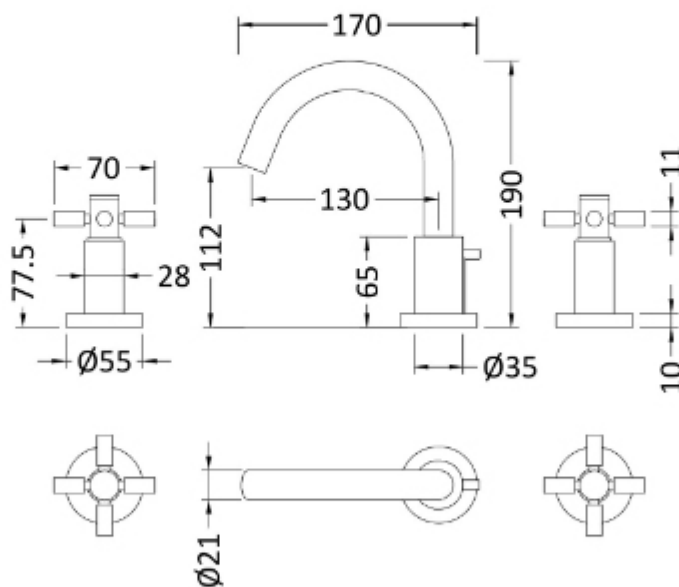

Sales Code: TEX337

Description: Tec Crosshead 3 T/H Basin Mixer Inc Puw

Product Dimensions

Height (mm):	190
Width (mm):	130
Depth (mm):	175
Length (mm):	
Nett Weight (kg):	3.3

Packaging Dimensions

Height (mm):	65
Width (mm):	175
Depth (mm):	390
Gross Weight (kg):	3.3

Packaging Data

Box Colour:	White Cardboard Box
Box Qty:	1
Label Size:	100 x 50
Label Colour:	White Label
Label Qty:	2

Outer Box Dimensions (If Applicable)

Height (mm):	500
Width (mm):	500
Depth (mm):	500
Length (mm):	
Gross Weight (kg):	20
Barcode:	5055146192015

Product Details

Country of Origin:	United Kingdom
Fitting Instruction:	No
Product Material:	Brass
Control Type:	Manual
Waste Included:	Waste Included
Waste Type:	Pop-Up
WRAS Approval:	No
Approval No:	N/A
Valve/Cartridge Type:	1/4 Turn Ceramic Disc
Colour/Finish:	Chrome
Mount Type:	Deck
Operating Pressure (bar):	0.1
Flow Rates: (Litres Per Min)	0.1 bar: 4 0.5 bar: 14 1 bar: 22 2 bar: 28 3 bar: 32
Pipe Size:	15 mm
Pipe Centres:	N/A